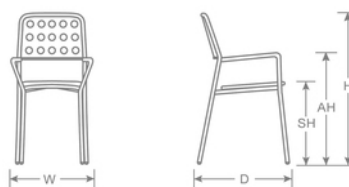

DETAILS

H	W	D	SH	AH	Lbs
33"	21.5"	20.5"	18"	26.5"	13.5

Outdoor/Indoor Stacking Armchair

E-coated powder coat finish

Made in Italy

Frame: Tubular Steel

Seat/Back: Steel with Design Pattern

Stackability: 8

Quick Ship Finishes:

Special Order Ship Finishes:

SHIPPING

Master Pack Quantity:	4
Master Pack Dimensions:	40"x28"x24"
Master Pack Weight:	65 Lbs.
Master Cartons/Pallet:	6
Freight Class:	150
FOB:	PA 17042