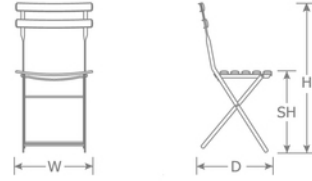

DETAILS

H	W	D	SH	Lbs
32"	17"	17"	18"	11

Outdoor/Indoor Folding Side Chair

E-coated powder coat finish

Made in Italy

Frame: Steel

Seat/Back: Steel Slats

Quick Ship Finishes:

Special Order Ship Finishes:

SHIPPING

Master Pack Quantity: 12

Master Pack Dimensions: 31"x19"x39"

Master Pack Weight: 144 Lbs.

Master Cartons/Pallet: 2

Freight Class: 85

FOB: PA 17042