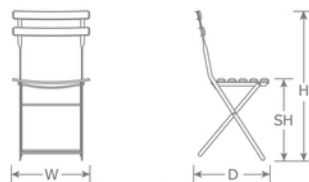

DETAILS

H	W	D	SH	Lbs
32"	17"	17"	18"	10.5

Outdoor/Indoor Folding Side Chair

E-coated powder coat finish

Made in Italy

Frame: Steel

Seat/Back: Steel Slats

Quick Ship Finishes:

Special Order Ship Finishes:

SHIPPING

Master Pack Quantity:	12
Master Pack Dimensions:	30"x18"x38"
Master Pack Weight:	138 Lbs.
Master Cartons/Pallet:	2
Freight Class:	92.5
FOB:	PA 17042