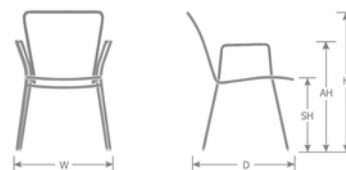

DETAILS

H	W	D	SH	AH	Lbs
32"	24"	22"	18"	26"	15.5

Outdoor/Indoor Stacking
Armchair

E-coated powder coat finish

Frame: Tubular Steel

Seat/Back: Perforated Steel Mesh

Stackability: 12

SHIPPING

Master Pack Quantity: 4

Master Pack Dimensions: 47"x24"x26"

Master Pack Weight: 68 Lbs.

Master Cartons/Pallet: 6

Freight Class: 150

FOB: PA 17042

Quick Ship Finishes:

Special Order Ship Finishes: