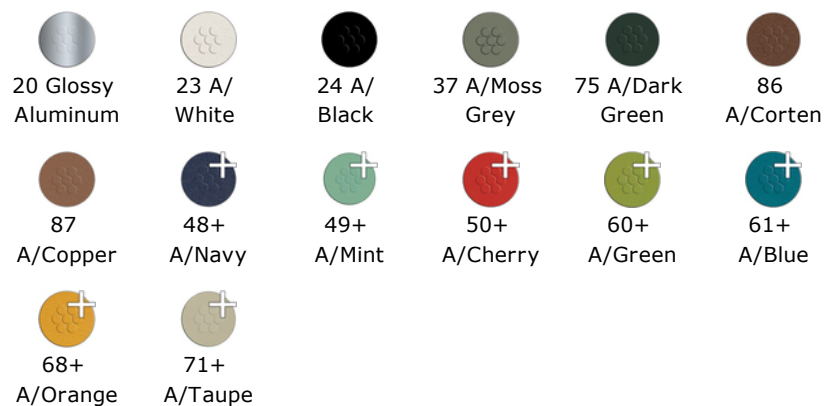

Quick Ship Finishes:

Special Order Ship Finishes: