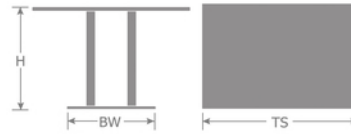

DETAILS

H	BW	TS	Lbs
29.5"	20.5"	48" x 32"	92

Outdoor/Indoor Table

E-coated powder coat finish

Top Thickness: 1 3/8"

Top: Solid Steel

Base: Solid Steel

Assembly Required: Yes

SHIPPING

Master Pack Quantity: 1

Master Pack Dimensions: 2 boxes per item:
39"x24"x4" & 51"x37"x5"

Master Pack Weight: 101 Lbs.

Master Cartons/Pallet: 5

Freight Class: 92.5

FOB: PA 17042

Quick Ship Finishes: