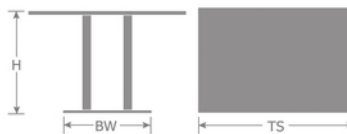

DETAILS

H	TS	Lbs
29.5"	48" x 32" "	92

Outdoor/Indoor Table

E-coated powder coat finish

Made in Italy

Top: Solid Steel

Base: Solid Steel

Assembly Required: Yes

Quick Ship Finishes:

Special Order Ship Finishes:

SHIPPING

Master Pack Quantity:	1
Master Pack Dimensions:	2 boxes per item: 35"x5.5"x51" & 23.5"x4.5"x39.5"
Master Pack Weight:	104 Lbs.
Master Cartons/Pallet:	5
Freight Class:	85
FOB:	PA 17042