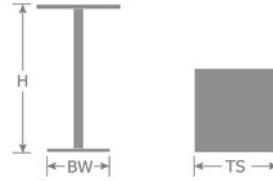

DETAILS

H	BW	TS	Lbs
41.5"	20"	24" Sq"	52

Outdoor/Indoor Bar Table

E-coated powder coat finish

Made in Italy

Top: Solid Steel

Base: Solid Steel

Assembly Required: Yes