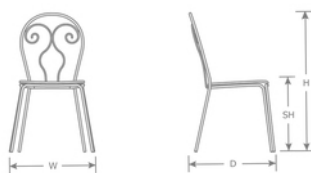

DETAILS

H	W	D	SH	Lbs
34.5"	21.5"	21.5"	18"	13

Outdoor/Indoor Stacking Side Chair

E-coated powder coat finish

Made in Italy

Frame: Wrought Iron

Seat/Back: Steel with Design Pattern

Stackability: 8