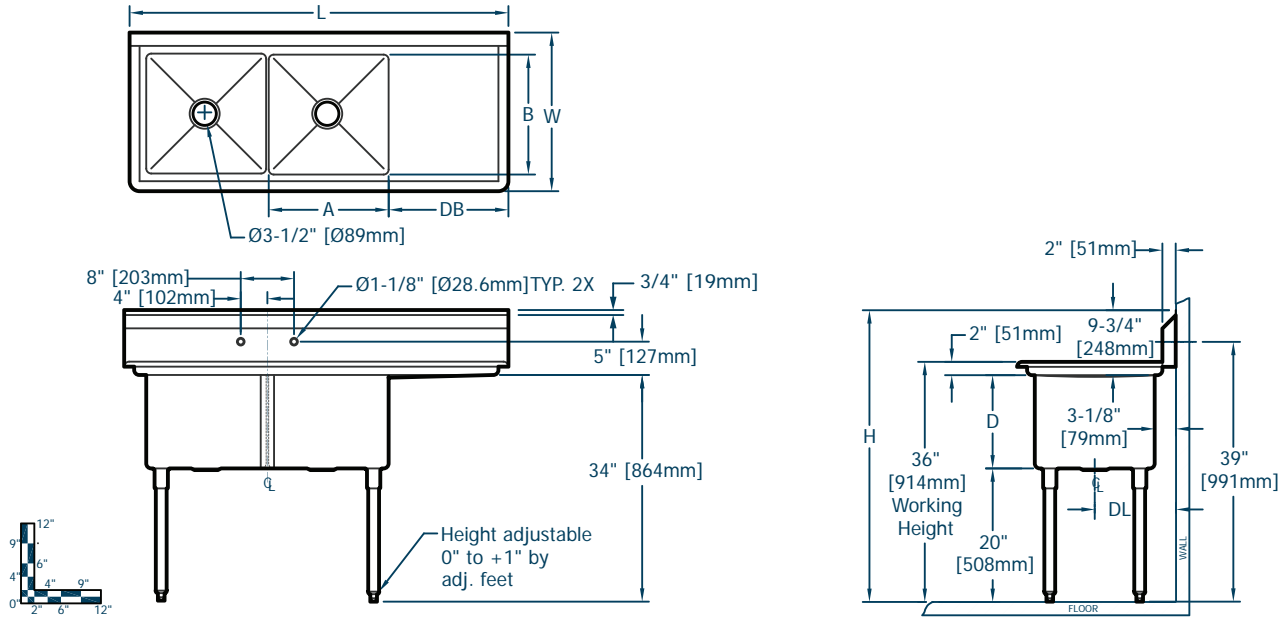

Features

- 18 Ga. stainless steel
- Welded construction for consistent metal gauge thickness throughout
- 14" (355.6 mm) deep tub with 3/4" (19.1 mm) coved radius tub corners
- Drainboard is die stamped for positive drainage
- 9" (228.6 mm) backsplash with tile ledge for easy installation
- Raised 1-1/2" (38.1 mm) diameter rolled edge
- 3-1/2" (88.9 mm) drain with basket strainers included
- 1-5/8" (41.3 mm) galvanized legs with 1" (25.4 mm) adjustable plastic feet

Materials

- Sink & Bowl: 18 Ga. 300 series stainless steel
- Top: Drainboard and backsplash are 18 gauge 300 series stainless steel.
- Legs: All sinks furnished with 1-5/8" (41.3 mm) diameter heavy gauge galvanized tubing with plated galvanized leg gussets and high impact corrosion resistant fully adjustable 1" (25.4 mm) feet.

Mechanical

- 1-1/8" (28.6mm) faucet holes on 8" (203mm) centers
- 3-1/2" (88.9mm) waste drain opening

Flyer Product

In keeping with our policy of continuing product improvement, Elkay SSP reserves the right to change product specifications without notice.

Item No.: _____ Qty. _____

Model No.: _____

Project No.: _____

14" Super Economy Series Sinks

14" Deep Super Economy Two Compartment Stainless Steel Sinks

14" Super Economy Series Sinks																			
Model Number	Bowl Dimensions						Overall Size			Drainboard		Drain Location		Weight					
	Width		Front-to-Back		Depth		Length		Width	Height	Location	Size DB		Location DL		lbs.	kg		
	A	mm	B	mm	D	mm	L	mm	W	H		in.	mm	in.	mm				
S 2C 18 X 18 R 18 X	18	457	18	457	14	356	56.5	1435	23.8	605	43.8	1111	Right	18	457	12	305	75	34