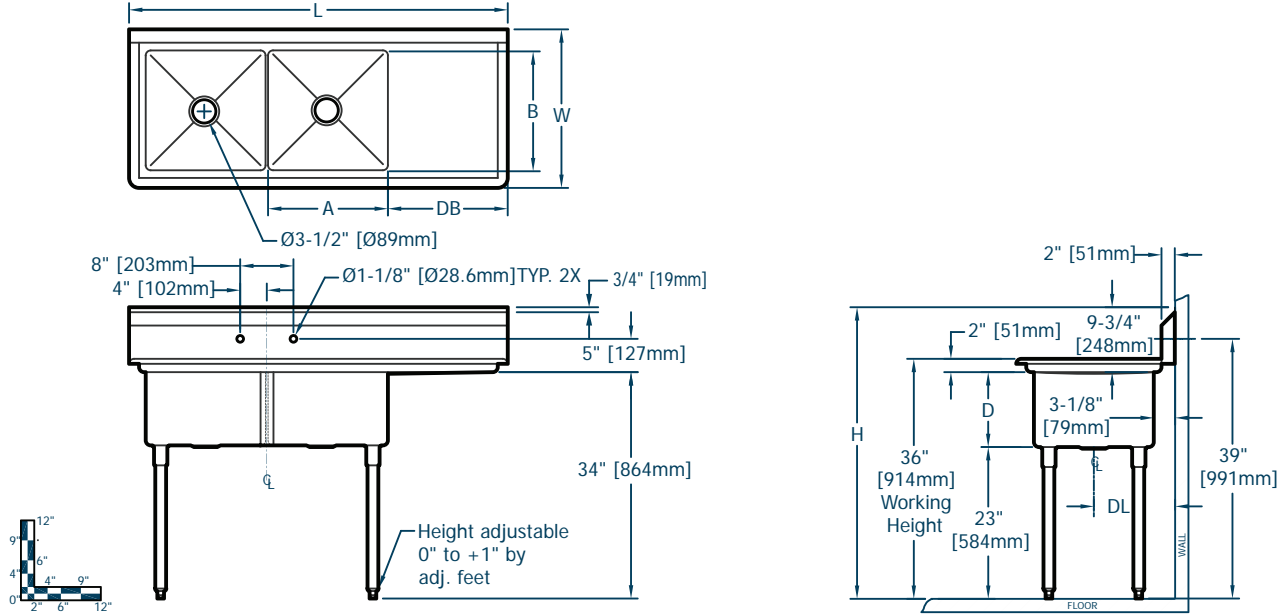

Features

- 18 Ga. stainless steel
- Welded construction for consistent metal gauge thickness throughout
- 11" (279.4 mm) deep tub with 3/4" (19.1 mm) coved radius tub corners
- Drainboard is die stamped for positive drainage
- 9" (228.6 mm) backsplash with tile ledge for easy installation
- Raised 1-1/2" (38.1 mm) diameter rolled edge
- 3-1/2" (88.9 mm) drain with basket strainers included
- 1-5/8" (41.3 mm) galvanized legs with 1" (25.4 mm) adjustable plastic feet

Materials

- Sink & Bowl: 18 Ga. 300 series stainless steel
- Top: Drainboard and backsplash are 18 gauge 300 series stainless steel.
- Legs: All sinks furnished with 1-5/8" (41.3 mm) diameter heavy gauge galvanized tubing with plated galvanized leg gussets and high impact corrosion resistant fully adjustable 1" (25.4 mm) feet.

Mechanical

- 1-1/8" (28.6mm) faucet holes on 8" (203mm) centers
- 3-1/2" (88.9mm) waste drain opening

Flyer Product

In keeping with our policy of continuing product improvement, Elkay SSP reserves the right to change product specifications without notice.

Item No.: _____ Qty. _____

Model No.: _____

Project No.: _____

11" Super Economy Series Sinks

11" Deep Super Economy Two Compartment Stainless Steel Sinks

11" Super Economy Series Sinks																			
Model Number	Bowl Dimensions						Overall Size						Drainboard		Drain		Weight		
	Width		Front-to-Back		Depth		Length		Width		Height		Location	Size	Location				
	A	B	D	L	W	H	DB	DL	lbs.	kg									
SE 2C 18 X 18 R 18 X	18	457	18	457	11	279	56.5	1435	23.8	605	43.8	1111	Right	18	457	12	305	70	32