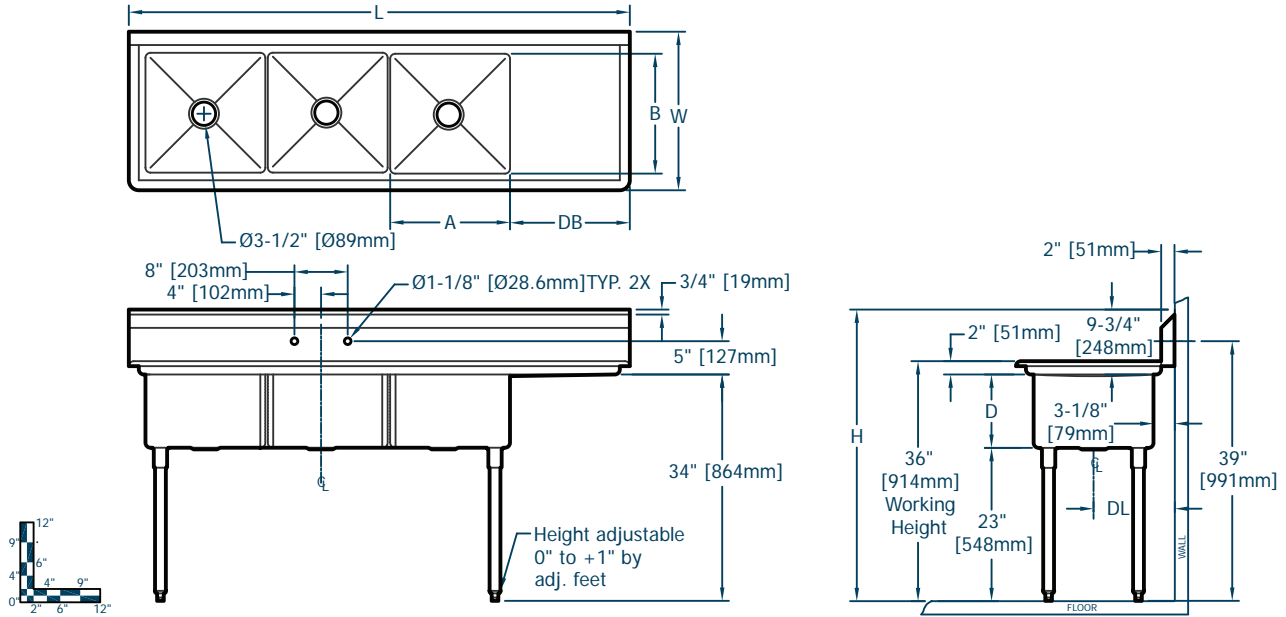

Features

- 18 Ga. stainless steel
- Welded construction for consistent metal gauge thickness throughout
- 11" (279.4 mm) deep tub with 3/4" (19.1 mm) coved radius tub corners
- Drainboard is die stamped for positive drainage
- 9" (228.6 mm) backsplash with tile ledge for easy installation
- Raised 1-1/2" (38.1 mm) rolled edge
- 3-1/2" (88.9 mm) drain with basket strainers included
- 1-5/8" (41.3 mm) galvanized legs with 1" (25.4 mm) adjustable plastic feet

Materials

- Sink & Bowl: 18 Ga. 300 series stainless steel
- Top: Drainboard and backsplash are 18 gauge 300 series stainless steel.
- Legs: All sinks furnished with 1-5/8" (41.3 mm) diameter heavy gauge galvanized tubing with plated galvanized leg gussets and high impact corrosion resistant fully adjustable 1" (25.4 mm) feet.

Mechanical

- 1-1/8" (28.6mm) faucet holes on 8" (203mm) centers
- 3-1/2" (88.9mm) waste drain opening

Flyer Product

In keeping with our policy of continuing product improvement, Elkay SSP reserves the right to change product specifications without notice.

Item No.: _____ Qty. _____
 Model No.: _____
 Project No.: _____

11" Super Economy Series Sinks

11" Deep Super Economy Three Compartment Stainless Steel Sinks

11" Super Economy Series Sinks																			
Model Number	Bowl Dimensions						Overall Size			Drainboard		Drain		Weight					
	Width		Front-to-Back		Depth		Length		Width	Height		Location	Size	Location	lbs.	kg			
	A	mm	B	mm	D	mm	L	mm	W	mm	H	mm	DB	mm	DL	mm			
SE 3C 18 X 18 R 18 X	18	457	18	457	11	279	74.5	1892	23.8	605	43.8	1111	Right	18	457	12	305	90	41