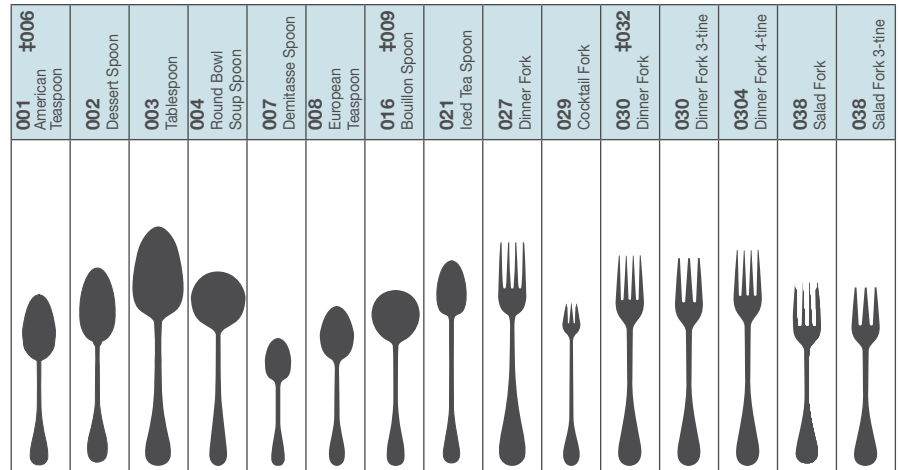

BRANDWARE® 18/0 AVAILABILITY GUIDE

Flatware Abbreviation Key: **F.H.** – Flat Handle, **Fl. Bl.** – Fluted Blade, **S.H.** – Solid Handle, **Ser. Bl.** – Serrated Blade, **Pnc.** – Pinched, **Bol.** – Bolster, **Pl. Bl.** – Plain Blade, **H.H.** – Hollow Handle

Refer to page 161
for custom stamping
information.

* Sold in master case
quantities only

‡ EcoWare™ number

	001 American Teaspoon	002 Dessert Spoon	003 Tablespoon	004 Round Bowl Soup Spoon	007 Demitasse Spoon	008 European Teaspoon	016 Bouillon Spoon	021 Iced Tea Spoon	027 Dinner Fork	029 Cocktail Fork	030 Dinner Fork	030 Dinner Fork 3-tine	0304 Dinner Fork 4-tine	038 Salad Fork	038 Salad Fork 3-tine
Cascade™ 165 Design Patented	6 1/8	7 1/4					6 1/8	7 7/8		5 7/8	7 3/8			6 3/8	
Colony 136	6 1/8	7 1/4					6	8 3/8			7 3/8			6 7/8	
Cookout™ 202	6 5/8	7 1/8							8 1/8			6 5/8			
Coral 127	6 1/4	6 7/8	8 3/8				6 1/4	7 1/2		6	7 5/8			7	
EcoWare 697 Design Patented	5 3/8 ‡						5 1/8 ‡				5 7/8 ‡				
Freedom 132	6	7 1/8					6	7 3/4		5 3/8	7 7/8		7 1/2	6 3/8	
Harbour 130	6 1/4	7 1/4	8 5/8		4 3/4		6 1/8	8 3/8		5 3/4	7 3/8			6 1/2	
Huron 162	6 1/8		8 1/4	6 7/8	4 1/4				7 3/8					6 3/8	
Hvy. Wt. Dominion 147	5 3/4						5 7/8	8		5 1/2	7 1/8				
Hvy. Wt. Windsor 141	5 3/4	6 7/8		6 3/4			5 7/8	8			7 1/8				
Kendra™ 149	6 3/8						6 3/8	7 3/8			7 3/8				
Linda 134	6	7					5 7/8				7 3/8			6 1/8	
McIntosh® 164	6 1/2			7 1/2			5 7/8	7 1/2	7 7/8		7 1/2			7 3/4	
Med. Wt. Baguette 154	6 1/4	6 7/8					6 1/8	7 5/8			7 1/4			6 1/4	
Med. Wt. Classic Rim 139	6	6 7/8		6 5/8			5 5/8	7 7/8		5 1/2	7			6 1/8	
Med. Wt. Dominion* 657	5 3/4	6 7/8	7 5/8				5 7/8	8		5 3/8	7 1/8			6 1/8	
Med. Wt. Geneva 160	6	7	8		4 3/8		6	7 5/8		6	7 1/2			7	
Med. Wt. Windsor* 651	5 3/4	6 7/8	7 5/8		4 1/4		5 7/8	8		5 3/8	7 1/8			6 1/8	
Regency 135	5 5/8	7 1/8	8 1/2				5 3/4	7 7/8		5 1/2	7 1/2				
Riva 148	6 1/8	7 1/4					6	7 3/4		5 5/8	7 3/8			6 7/8	
Salem 138	6 1/4	6 7/8			4 1/2		6	7 3/8		5 7/8	7 1/2			6 1/2	
Wellington 145	6 3/8	7 1/4	8 1/8		4 3/4	5 3/4	7 5/8	7 1/2		5 7/8	7 1/2			6 1/2	
Windsor Grandeur 143	6	7					6	7 3/8	7 7/8		6 3/8			6	

*Master case
quantities only

*Master case
quantities only