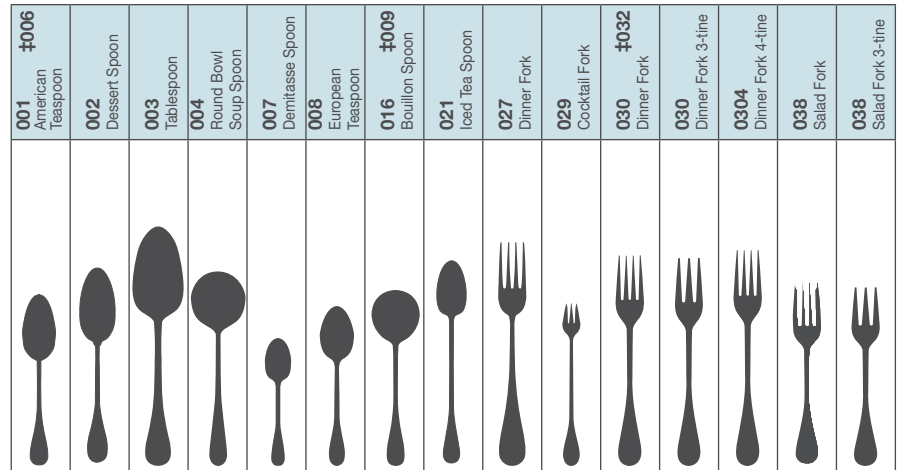

BRANDWARE® 18/0 AVAILABILITY GUIDE

Flatware Abbreviation Key: **F.H.** – Flat Handle, **Fl. Bl.** – Fluted Blade, **S.H.** – Solid Handle, **Ser. Bl.** – Serrated Blade, **Pnc.** – Pinched, **Bol.** – Bolster, **Pl. Bl.** – Plain Blade, **H.H.** – Hollow Handle

Refer to page 161 for custom stamping information.

* Sold in master case quantities only

‡ EcoWare™ number

	001 American Teaspoon	002 Dessert Spoon	003 Tablespoon	004 Round Bowl Soup Spoon	007 Demitasse Spoon	008 European Teaspoon	016 Bouillon Spoon	021 Iced Tea Spoon	027 Dinner Fork	029 Cocktail Fork	030 Dinner Fork	030 Dinner Fork 3-tine	0304 Dinner Fork 4-tine	038 Salad Fork	038 Salad Fork 3-tine
Cascade™ 165 Design Patented	6 1/8	7 1/4					6 1/8	7 7/8		5 7/8	7 3/8			6 3/8	
Colony 136	6 1/8	7 1/4					6	8 3/8			7 3/8			6 7/8	
Cookout™ 202	6 5/8	7 1/8							8 1/8			6 5/8			
Coral 127	6 1/4	6 7/8	8 3/8				6 1/4	7 1/2		6	7 5/8			7	
EcoWare 697 Design Patented	5 3/8 ‡						5 1/8 ‡				5 7/8 ‡				
Freedom 132	6	7 1/8					6	7 3/4		5 3/8	7 7/8		7 1/2	6 3/8	
Harbour 130	6 1/4	7 1/4	8 5/8		4 3/4		6 1/8	8 3/8		5 3/4	7 3/8			6 1/2	
Huron 162	6 1/8		8 1/4	6 7/8	4 1/4				7 3/8					6 3/8	
Hvy. Wt. Dominion 147	5 3/4						5 7/8	8		5 1/2	7 1/8				
Hvy. Wt. Windsor 141	5 3/4	6 7/8		6 3/4			5 7/8	8			7 1/8				
Kendra™ 149	6 3/8						6 3/8	7 3/8			7 3/8				
Linda 134	6	7					5 7/8				7 3/8			6 1/8	
McIntosh® 164	6 1/2			7 1/2			5 7/8	7 1/2	7 7/8		7 1/2			7 3/4	
Med. Wt. Baguette 154	6 1/4	6 7/8					6 1/8	7 5/8			7 1/4			6 1/4	
Med. Wt. Classic Rim 139	6	6 7/8		6 5/8			5 5/8	7 7/8		5 1/2	7			6 1/8	
Med. Wt. Dominion* 657	5 3/4	6 7/8	7 5/8				5 7/8	8		5 3/8	7 1/8			6 1/8	
Med. Wt. Geneva 160	6	7	8		4 3/8		6	7 5/8		6	7 1/2			7	
Med. Wt. Windsor* 651	5 3/4	6 7/8	7 5/8		4 1/4		5 7/8	8		5 3/8	7 1/8			6 1/8	
Regency 135	5 5/8	7 1/8	8 1/2				5 3/4	7 7/8		5 1/2	7 1/2				
Riva 148	6 1/8	7 1/4					6	7 3/4		5 5/8	7 3/8			6 7/8	
Salem 138	6 1/4	6 7/8			4 1/2		6	7 3/8		5 7/8	7 1/2			6 1/2	
Wellington 145	6 3/8	7 1/4	8 1/8		4 3/4	5 3/4	7 5/8	7 1/2		5 7/8	7 1/2			6 1/2	
Windsor Grandeur 143	6	7					6	7 3/8	7 7/8		6 3/8			6	

*Master case quantities only

*Master case quantities only