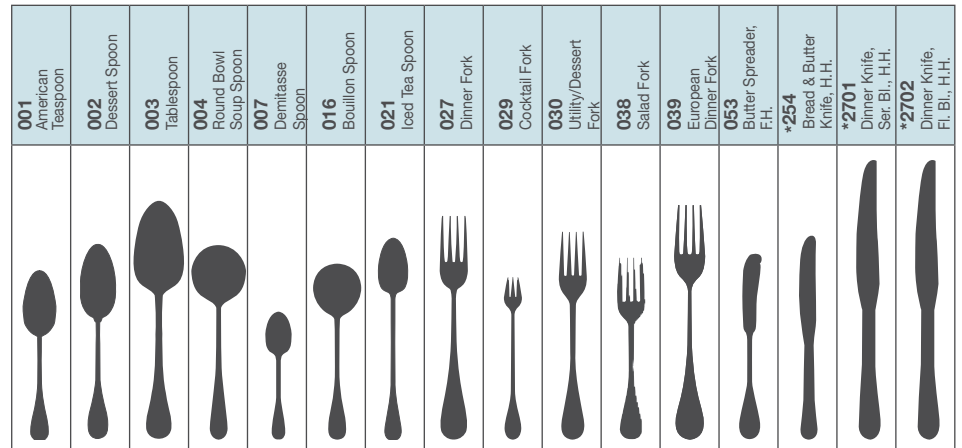

WORLD® 18/0

AVAILABILITY GUIDE

Flatware Abbreviation Key: F.H. – Flat Handle, Fl. Bl. – Fluted Blade, S.H. – Solid Handle,
Ser. Bl. – Serrated Blade, Pnc. – Pinched, Bol. – Bolster, Pl. Bl. – Plain Blade, H.H. – Hollow Handle

Refer to page 161
for custom stamping
and made-to-order
silverplating
information.

- Cannot stamp Hollow
  Handled knives
- ** Weighs 60 grams
- *** Weighs 80 grams
- + Square tip handle

	001 American Teaspoon	002 Dessert Spoon	003 Tablespoon	004 Round Bowl Soup Spoon	007 Demitasse Spoon	016 Bouillon Spoon	021 Iced Tea Spoon	027 Dinner Fork	029 Cocktail Fork	030 Utility/Dessert Fork	038 Salad Fork	039 European Dinner Fork	053 Butter Spreader, F.H.	*254 Bread & Butter Knife, H.H.	*2701 Dinner Knife, Ser. Bl., H.H.	*2702 Dinner Knife, Fl. Bl., H.H.	
Stainless Steel	Mendoza 941	6¼		8¼		6¾		8			6⅞			6¾	9		
	Metropolitan 564	6⅞	7¼	8⅜		4⅜	5¾	7⅝	7¾	5⅞	7⅞	6⅞	6¾			9⅝	
	Minuet 881	6⅞	7				6⅞	7¼		6	7⅝	7⅞	8⅞	6¾			
	New Charm 858	5⅞	6⅞				5⅞	7⅜		6⅞	7½	7		7⅞			
	Oceanside™ 962	5⅞	7¼			4⅜	6		8	5⅞	7⅞	6		6⅞			
	Quantum® 989 Design Patented	6⅜	7			4⅜	6¼	7¾	7¾	6	7¼	7					
	Reflections 129	6⅜	7½		6¼		6⅜				7¼	6½		7⅞			
	Resplendence 961	5⅞	6⅞				5⅞				7⅞	6⅞	8	6⅞			
	Slate 977	6⅜	7⅞				6¼	7⅞	8⅞	5⅞	7⅞	7⅞					
	Sussex 294	6	7⅞			4¼	5¾	7½	7⅝	5¾	7⅞	6⅜	8¼		6⅞		9⅝
	Vermont 146	6⅞		8¾			6⅞	8¾			7⅞	7¼	7⅞				
Silverplated	Antique 039	6	7¼			4¼	5⅝		7⅞		7¼	6⅝	8⅞		6⅞		9⅝
	Auberge 464	6¼					6	7⅝				7¾					
	Baguette 813	6¼	7¼	8¾		4¾	6⅞	7⅝	8⅞		7¼	6½	8½			9¾	
	Cortland 056	6	7⅞				5⅞	7½		5⅞	7	6	8				
	Cromwell 278	6	7¼	8⅞		4¼	5¾	7½	7½	6	7	6½	8¼	5⅞			
	Hutton 206	6⅞	7¼			4⅜	6		7⅝		7⅞	6⅞	8¼	6			
	Kings 844	6	7¼	8¾		4¼	5¾			6	7¼	7	8⅞				9⅝
	Manhattan 964	6⅞	7¼			4⅜	5¾	7⅝	7¾	5⅞	7⅞	6½	8⅞	6			9⅝
	Priscilla 305	6	7⅞	8⅞		4¼	5¾	7⅞	7¾	5⅞	7¼	6½	8	6⅞			
	Silhouette 911	6					6		7½		7⅞	6⅞		6¼			
Sussex 394	6	7⅞				5¾	7½	7⅝	5¾	7⅞	6⅜	8¼				9⅝