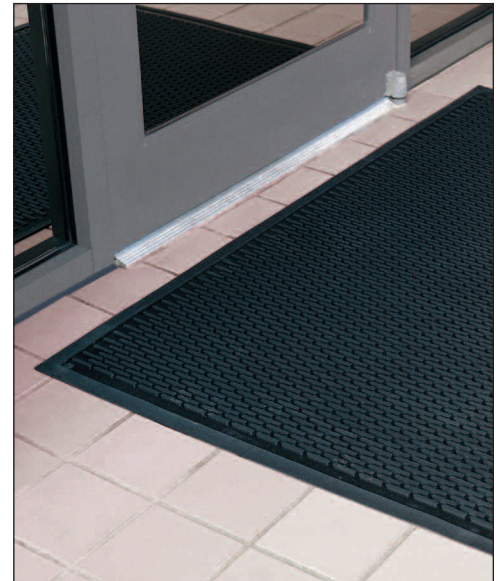

TEKNOR APEX
Under License To:
Superior Manufacturing Group

T29 Ridge Scraper Entrance Matting

Available Colors: Black

Ridge Scraper is a durable outdoor entrance mat intended to guard against soil with its high-low scraping design. Its low profile allows for easy door clearance as well as regular cart traffic, while a specially formulated rubber allows Ridge Scraper to withstand harsh weather environments and heavy foot traffic. Ridge Scraper excels in both indoor and outdoor high traffic entryways, and can be hosed off for easy cleaning.

QUALITY METER	FAIR	GOOD	BETTER	BEST	ULTIMATE
water absorption					
dirt scraping					
outdoor use					
wearability					

Application Requirements:

Keeps moisture and debris outside,
withstands elements

Anti-Slip

Outdoor

- Durable rubber matting designed with a low profile for door clearance / cart traffic
- Raised bar design scrapes debris from shoes
- Easy to clean – simply hose off
- Raised edge contains spills
- Overall Thickness: 1/4"
- Stock Sizes: 3' x 5', 3' x 10', 4' x 6'