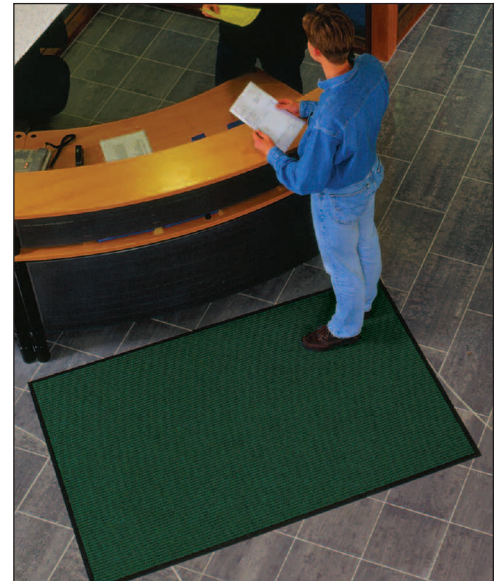

TEKNORAPEX
Under License To:
Superior Manufacturing Group

T39 Bristol Ridge Entrance Matting

Available Colors: Forest Green, Coffee, Cardinal, Midnight, Slate Blue

Bristol Ridge features a lighter-weight double rib high/low design that performs the scraping function of the mat. The ribbed surface brushes, channels, and conceals dirt and debris and is the perfect choice for light to medium traffic areas.

QUALITY METER	FAIR	GOOD	BETTER	BEST	ULTIMATE
water absorption					
dirt scraping					
outdoor use					
wearability					

Application Requirements:
Good water absorbing qualities,
aesthetically pleasing and functional

- A lighter-weight double rib high / low design – best scraper mat on the market
- Solution dyed to prevent fading
- Vinyl backing helps reduce mat movement
- Low profile to perform in narrow clearance doorways
- Overall Thickness: 3/8"
- Stock Sizes: 2' x 3', 3' x 4', 3' x 5', 3' x 6', 3' x 10', 3' x 20', 4' x 6', 4' x 8', 4' x 20'
- Roll Sizes: 3' x 60', 4' x 60', 6' x 60'