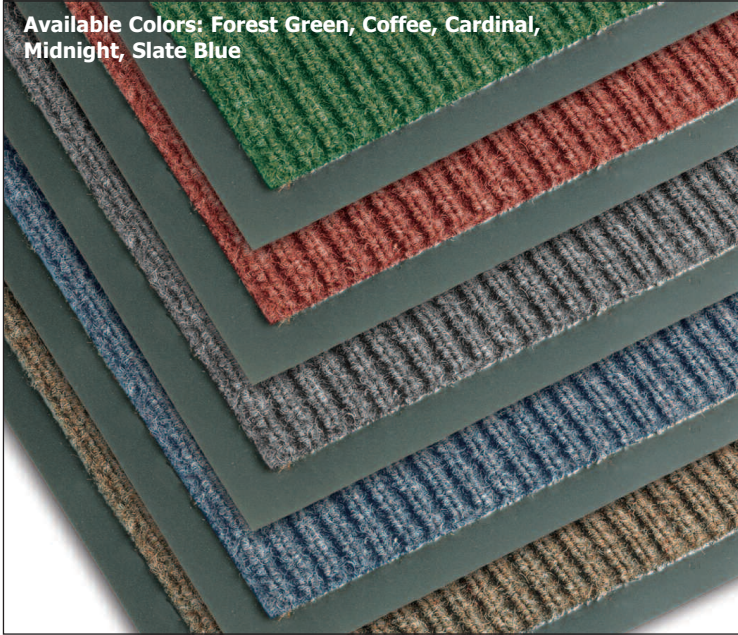

TEKNORAPEX
Under License To:
Superior Manufacturing Group

T39 Bristol Ridge Entrance Matting

Available Colors: Forest Green, Coffee, Cardinal, Midnight, Slate Blue

Bristol Ridge features a lighter-weight double rib high/low design that performs the scraping function of the mat. The ribbed surface brushes, channels, and conceals dirt and debris and is the perfect choice for light to medium traffic areas.

QUALITY METER	FAIR	GOOD	BETTER	BEST	ULTIMATE
water absorption					
dirt scraping					
outdoor use					
wearability					

Application Requirements:
Good water absorbing qualities,
aesthetically pleasing and functional

- A lighter-weight double rib high / low design – best scraper mat on the market
- Solution dyed to prevent fading
- Vinyl backing helps reduce mat movement
- Low profile to perform in narrow clearance doorways
- Overall Thickness: 3/8"
- Stock Sizes: 2' x 3', 3' x 4', 3' x 5', 3' x 6', 3' x 10', 3' x 20', 4' x 6', 4' x 8', 4' x 20'
- Roll Sizes: 3' x 60', 4' x 60', 6' x 60'

Custom Lengths