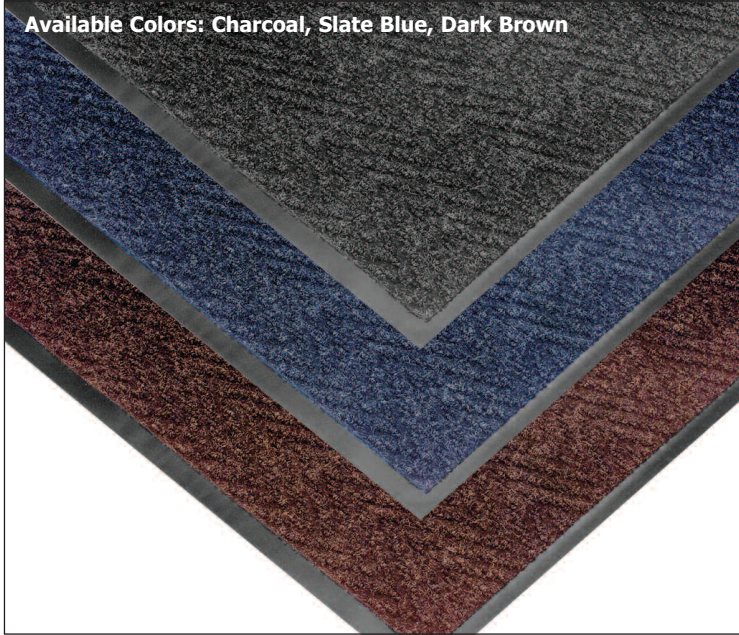

## T40 Chevron Entrance Matting

Chevron provides distinctive styling and easy maintenance in one mat. Popular chevron carpet design scrapes debris from shoes regardless of the traffic flow. Chevron is the perfect choice for any medium traffic areas including entranceways and lobbies.

QUALITY METER	FAIR	GOOD	BETTER	BEST	ULTIMATE
water absorption					
dirt scraping					
outdoor use					
wearability					

**Application Requirements:**  
Good water absorbing qualities,  
aesthetically pleasing and functional

Custom Lengths

- Popular chevron carpet design – attractive and functional
- Multi-directional pattern scrapes debris from shoes regardless of traffic flow
- Vinyl backing helps reduce mat movement
- Low profile to perform in narrow clearance doorways
- Overall Thickness: 5/16"
- Stock Sizes: 2' x 3', 3' x 5', 4' x 6'