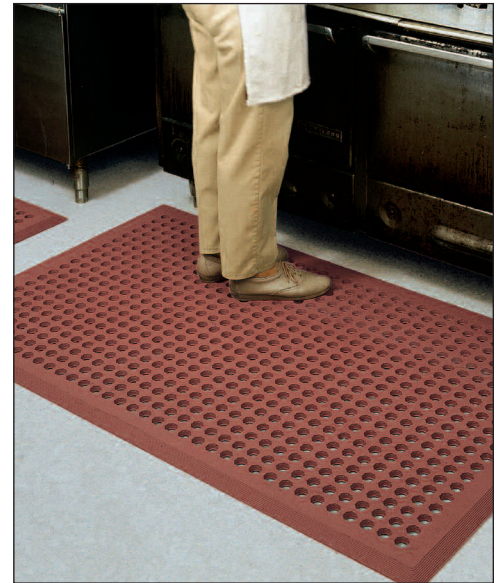

TEKNOR APEX
Under License To:
Superior Manufacturing Group

#544 Comfort Zone™ Safety/Anti-fatigue Matting

Available Colors: Black, Red

Comfort Zone™ is made from a solid rubber compound featuring a large hole drainage system and a textured top surface that facilitates drainage and minimizes slippage. Broad beveled borders on all four sides are an integral molded part of the mat reducing trip hazards and making it the perfect choice for applications where workers are moving on and off the mat frequently.

Black

QUALITY METER	FAIR	GOOD	BETTER	BEST	ULTIMATE
grease resistance					
comfort					
drainage					
wearability					
traction					

Red

QUALITY METER	FAIR	GOOD	BETTER	BEST	ULTIMATE
grease resistance					
comfort					
drainage					
wearability					
traction					

Application Requirements:

Flexible configurations, some exposure to grease, oils & water, drainage and comfort, beveled edges for cart traffic, easy handling

Drainage

Anti-Slip

Anti-Fatigue

Food Service

Food Processing

- Available in general purpose (black) and heavy-duty (red) rubber compounds for varying degrees of grease and oil protection
- Molded-in beveled edges to reduce trip hazards
- Drainage system removes liquid and debris from worker platform
- Overall thickness: 5/8"
- Stock Sizes: 3' x 5'