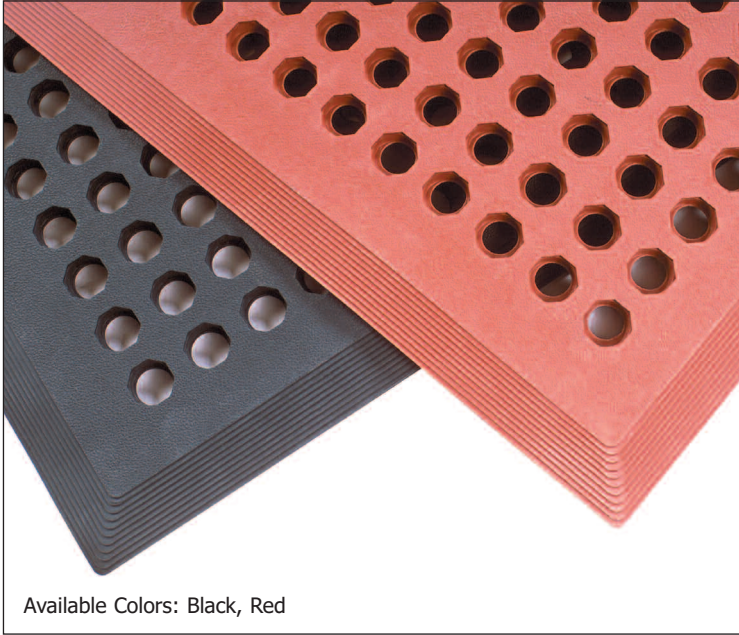

TEKNOR APEX
Under License To:
Superior Manufacturing Group

#544 Comfort Zone™ Safety/Anti-fatigue Matting

Available Colors: Black, Red

Comfort Zone™ is made from a solid rubber compound featuring a large hole drainage system and a textured top surface that facilitates drainage and minimizes slippage. Broad beveled borders on all four sides are an integral molded part of the mat reducing trip hazards and making it the perfect choice for applications where workers are moving on and off the mat frequently.

Black

QUALITY METER	FAIR	GOOD	BETTER	BEST	ULTIMATE
grease resistance					
comfort					
drainage					
wearability					
traction					

Red

QUALITY METER	FAIR	GOOD	BETTER	BEST	ULTIMATE
grease resistance					
comfort					
drainage					
wearability					
traction					

Application Requirements:

Flexible configurations, some exposure to grease, oils & water, drainage and comfort, beveled edges for cart traffic, easy handling

Drainage

Anti-Slip

Anti-Fatigue

Food Service

Food Processing

- Available in general purpose (black) and heavy-duty (red) rubber compounds for varying degrees of grease and oil protection
- Molded-in beveled edges to reduce trip hazards
- Drainage system removes liquid and debris from worker platform
- Overall thickness: 5/8"
- Stock Sizes: 3' x 5'