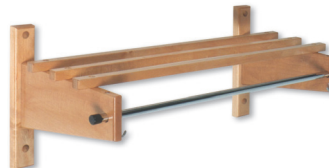

Wood Coat Racks

- Stylish hardwood brackets
- Zinc-plated hanging rods
- Height: 12³/₄"; Depth: 12¹/₂"
- Custom width in 1" increments
- Available finishes:

Coat Racks with Metal Top Bars

- TDE Series:** 1" hanging rod **TDEMB Series:** 5/8" hanging rod
- Zinc top bars - exterior
 - Available in widths of 18" - 120"

- TFX Series:** 1" hanging rod **TFXMB Series:** 5/8" hanging rod
- Zinc top bars - interior
 - Available in widths of 18" - 52"

Coat Racks with Wood Top Bars

- TJF Series:** 1" hanging rod **TJFMB Series:** 5/8" hanging rod
- Hardwood top bars - exterior
 - Available in widths of 18" - 52"

- TFXW Series:** 1" hanging rod **TFXWMB Series:** 5/8" hanging rod
- Hardwood top bars - interior
 - Available in widths of 18" - 48"

- TCO Series:** 1" hanging rod **TSO Series:** 5/8" hanging rod
- Hardwood top bars - exterior
 - Available in widths of 18" - 120"