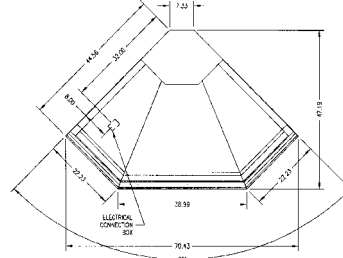

SQ MARKET DELI™

REFRIGERATED CORNER CASES

OPTIONAL ACCESSORIES:

- * Special Case Height (50" or 52")
- * Front Bumper Rail
(Black, White, Green, Gray)
- * Reflective End Glass
(Service Case Only)
- * Remote Refrigeration
- * Scale Stand
- * Top Service Shelf
(Service Case Only)
- * Humidity Control
(Service Case Only)
- * Accent Base Light
- * Slicer Stand
- * Promolux Lighting
- * Non-Glare Glass
- * Mezzanine Shelf, Lighted
(For Non-Refrigerated Product –
Service Case Only)

TOP VIEW
SQROC90

TOP VIEW
SQROC90SS

TOP VIEW
SQRIC90

TOP VIEW
SQRIC90SS

TOP VIEW
SQROC45R

TOP VIEW
SQROC45SSR

SPECIFICATIONS:

Model	*Dimensions			Self-Contained 120/60/1	Remote 120/60/1
	L	W	H		
SQROC90	47 3/4"	x 71 1/2"	x 48"	1/2 HP - 11.5 AMPS	6 AMPS
SQROC90SS	47 3/4"	x 71 1/2"	x 32 1/4"	1/2 HP - 11.5 AMPS	6 AMPS
SQRIC90	53 3/4"	x 90 1/4"	x 48"	1/2 HP - 13.8 AMPS	7 AMPS
SQRIC90SS	53 1/2"	x 90 1/4"	x 32 1/4"	1/2 HP - 13.8 AMPS	7 AMPS
SQROC45R	50 1/4"	x 41 1/2"	x 48"	-	6 AMPS
SQROC45SSR	50 1/4"	x 41 1/2"	x 32 1/4"	-	6 AMPS
SQRIC45	53 1/2"	x 57"	x 48"	1/2 HP - 11.5 AMPS	6 AMPS
SQRIC45SS	53"	x 57"	x 32 1/4"	1/2 HP - 11.5 AMPS	6 AMPS