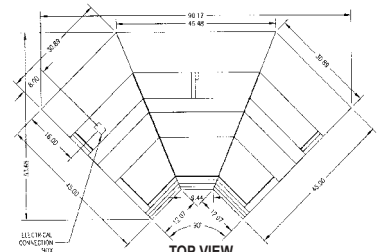

SQ MARKET DELI™

REFRIGERATED CORNER CASES

OPTIONAL ACCESSORIES:

- * Special Case Height (50" or 52")
- * Front Bumper Rail
(Black, White, Green, Gray)
- * Reflective End Glass
(Service Case Only)
- * Remote Refrigeration
- * Scale Stand
- * Top Service Shelf
(Service Case Only)
- * Humidity Control
(Service Case Only)
- * Accent Base Light
- * Slicer Stand
- * Promolux Lighting
- * Non-Glare Glass
- * Mezzanine Shelf, Lighted
(For Non-Refrigerated Product –
Service Case Only)

TOP VIEW
SQROC90

TOP VIEW
SQROC90SS

TOP VIEW
SQRIC90

TOP VIEW
SQRIC90SS

TOP VIEW
SQROC45R

TOP VIEW
SQROC45SSR

SPECIFICATIONS:

Model	*Dimensions			Self-Contained 120/60/1	Remote 120/60/1
	L	W	H		
SQROC90	47 3/4"	x 71 1/2"	x 48"	1/2 HP - 11.5 AMPS	6 AMPS
SQROC90SS	47 3/4"	x 71 1/2"	x 32 1/4"	1/2 HP - 11.5 AMPS	6 AMPS
SQRIC90	53 3/4"	x 90 1/4"	x 48"	1/2 HP - 13.8 AMPS	7 AMPS
SQRIC90SS	53 1/2"	x 90 1/4"	x 32 1/4"	1/2 HP - 13.8 AMPS	7 AMPS
SQROC45R	50 1/4"	x 41 1/2"	x 48"	-	6 AMPS
SQROC45SSR	50 1/4"	x 41 1/2"	x 32 1/4"	-	6 AMPS
SQRIC45	53 1/2"	x 57"	x 48"	1/2 HP - 11.5 AMPS	6 AMPS
SQRIC45SS	53"	x 57"	x 32 1/4"	1/2 HP - 11.5 AMPS	6 AMPS

TOP VIEW
SQRIC45

TOP VIEW
SQRIC45SS

SIDE VIEW
Service Case

SIDE VIEW
Self-Serve Case

- *Without decorative end panel.
- Outside 45° corners.
- **When ordering, specify case line-up and pedestal or panel design.**
- Cases are designed to operate in a maximum environment of 75° ambient and 55% relative humidity.
- Due to continuing engineering improvements, specifications are subject to change without notice.