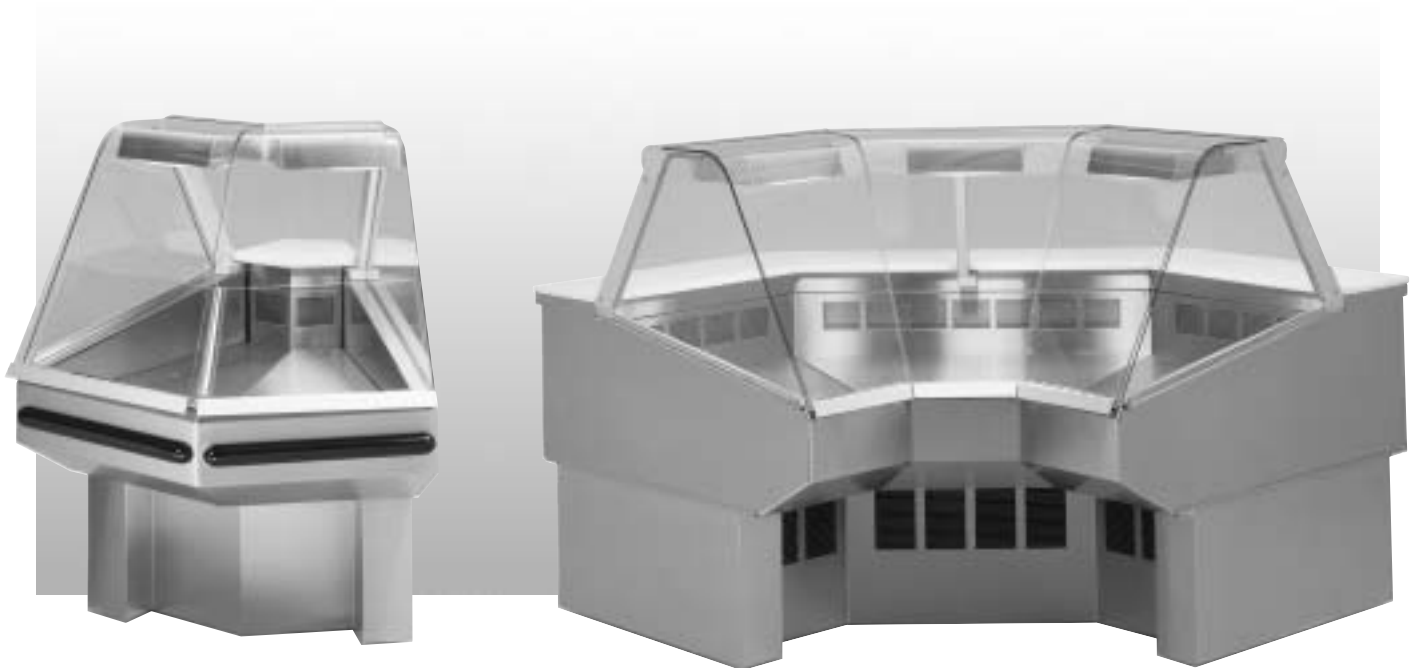

||| a Standex company

Item _____

**SQ MARKET DELI
REFRIGERATED
CORNER CASES
SERVICE AND SELF-SERVE**

MODEL	SQROC90	SQROC45R
	SQROC90SS	SQROC45SSR
	SQRIC90	SQRIC45
	SQRIC90SS	SQRIC45SS

Market Deli. The low-profile merchandiser that provides solutions to your fresh food merchandising needs. Corner Cases are available in 45° and 90°, inside and outside, service and self-serve. Designed for continuous case line-ups without middle end glass.

STANDARD FEATURES

- Lift-up pneumatic, cylinder-assisted curved front glass.
- Four-point leveling system.
- Rear work counter.
- Octron case lighting.
- Pedestal or panel base design.
- Tempered front and end glass.
- Stainless steel interior and exterior finish.
- Solid-state controls.
- Condensate evaporator provided on self-contained systems. Remote refrigeration available.
- Average case temperature of 36° to 38° F is maintained.
- Oversized coil and low-velocity fan system maintains product freshness and high humidity.
- Coated evaporator coil.
- UL & UL Sanitation Listed.
- Designed for continuous line-ups.

SQ MARKET DELI™

REFRIGERATED CORNER CASES

OPTIONAL ACCESSORIES:

- * Special Case Height (50" or 52")
- * Front Bumper Rail
(Black, White, Green, Gray)
- * Reflective End Glass
(Service Case Only)
- * Remote Refrigeration
- * Scale Stand
- * Top Service Shelf
(Service Case Only)
- * Humidity Control
(Service Case Only)
- * Accent Base Light
- * Slicer Stand
- * Promolux Lighting
- * Non-Glare Glass
- * Mezzanine Shelf, Lighted
(For Non-Refrigerated Product –
Service Case Only)