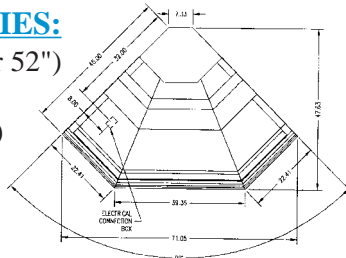

TOP VIEW
SQROC90

TOP VIEW
SQROC90SS

TOP VIEW
SQRIC90

TOP VIEW
SQRIC90SS

TOP VIEW
SQROC45R

TOP VIEW
SQROC45SSR

SPECIFICATIONS:

Model	*Dimensions			Self-Contained 120/60/1	Remote 120/60/1
	L	W	H		
SQROC90	47 3/4"	x 71 1/2"	x 48"	1/2 HP - 11.5 AMPS	6 AMPS
SQROC90SS	47 3/4"	x 71 1/2"	x 32 1/4"	1/2 HP - 11.5 AMPS	6 AMPS
SQRIC90	53 3/4"	x 90 1/4"	x 48"	1/2 HP - 13.8 AMPS	7 AMPS
SQRIC90SS	53 1/2"	x 90 1/4"	x 32 1/4"	1/2 HP - 13.8 AMPS	7 AMPS
SQROC45R	50 1/4"	x 41 1/2"	x 48"	-	6 AMPS
SQROC45SSR	50 1/4"	x 41 1/2"	x 32 1/4"	-	6 AMPS
SQRIC45	53 1/2"	x 57"	x 48"	1/2 HP - 11.5 AMPS	6 AMPS
SQRIC45SS	53"	x 57"	x 32 1/4"	1/2 HP - 11.5 AMPS	6 AMPS