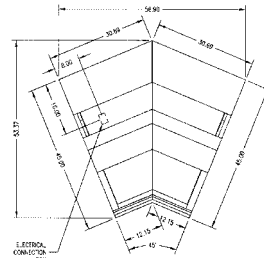

TOP VIEW
SQROC90

TOP VIEW
SQROC90SS

TOP VIEW
SQRIC90

TOP VIEW
SQRIC90SS

TOP VIEW
SQROC45R

TOP VIEW
SQROC45SSR

SPECIFICATIONS:

Model	*Dimensions			Self-Contained 120/60/1	Remote 120/60/1
	L	W	H		
SQROC90	47 3/4"	x 71 1/2"	x 48"	1/2 HP - 11.5 AMPS	6 AMPS
SQROC90SS	47 3/4"	x 71 1/2"	x 32 1/4"	1/2 HP - 11.5 AMPS	6 AMPS
SQRIC90	53 3/4"	x 90 1/4"	x 48"	1/2 HP - 13.8 AMPS	7 AMPS
SQRIC90SS	53 1/2"	x 90 1/4"	x 32 1/4"	1/2 HP - 13.8 AMPS	7 AMPS
SQROC45R	50 1/4"	x 41 1/2"	x 48"	-	6 AMPS
SQROC45SSR	50 1/4"	x 41 1/2"	x 32 1/4"	-	6 AMPS
SQRIC45	53 1/2"	x 57"	x 48"	1/2 HP - 11.5 AMPS	6 AMPS
SQRIC45SS	53"	x 57"	x 32 1/4"	1/2 HP - 11.5 AMPS	6 AMPS

TOP VIEW
SQRIC45

TOP VIEW
SQRIC45SS

SIDE VIEW
Service Case

SIDE VIEW
Self-Serve Case

- *Without decorative end panel.
- Outside 45° corners.
- **When ordering, specify case line-up and pedestal or panel design.**
- Cases are designed to operate in a maximum environment of 75° ambient and 55% relative humidity.
- Due to continuing engineering improvements, specifications are subject to change without notice.