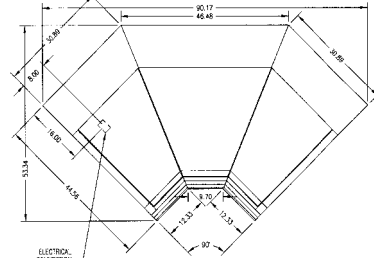

TOP VIEW
SQROC90

TOP VIEW
SQROC90SS

TOP VIEW
SQRIC90

TOP VIEW
SQRIC90SS

TOP VIEW
SQROC45R

TOP VIEW
SQROC45SSR

SPECIFICATIONS:

Model	*Dimensions			Self-Contained 120/60/1	Remote 120/60/1
	L	W	H		
SQROC90	47 3/4"	x 71 1/2"	x 48"	1/2 HP - 11.5 AMPS	6 AMPS
SQROC90SS	47 3/4"	x 71 1/2"	x 32 1/4"	1/2 HP - 11.5 AMPS	6 AMPS
SQRIC90	53 3/4"	x 90 1/4"	x 48"	1/2 HP - 13.8 AMPS	7 AMPS
SQRIC90SS	53 1/2"	x 90 1/4"	x 32 1/4"	1/2 HP - 13.8 AMPS	7 AMPS
SQROC45R	50 1/4"	x 41 1/2"	x 48"	-	6 AMPS
SQROC45SSR	50 1/4"	x 41 1/2"	x 32 1/4"	-	6 AMPS
SQRIC45	53 1/2"	x 57"	x 48"	1/2 HP - 11.5 AMPS	6 AMPS
SQRIC45SS	53"	x 57"	x 32 1/4"	1/2 HP - 11.5 AMPS	6 AMPS

TOP VIEW
SQRIC45

TOP VIEW
SQRIC45SS

SIDE VIEW
Service Case

SIDE VIEW
Self-Serve Case

- *Without decorative end panel.
- Outside 45° corners.
- **When ordering, specify case line-up and pedestal or panel design.**
- Cases are designed to operate in a maximum environment of 75° ambient and 55% relative humidity.
- Due to continuing engineering improvements, specifications are subject to change without notice.