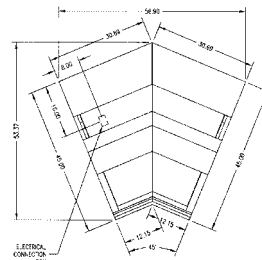

TOP VIEW
SQROC90

TOP VIEW
SQROC90SS

TOP VIEW
SQRIC90

TOP VIEW
SQRIC90SS

TOP VIEW
SQROC45R

TOP VIEW
SQROC45SSR

SPECIFICATIONS:

Model	*Dimensions			Self-Contained 120/60/1	Remote 120/60/1
	L	W	H		
SQROC90	47 3/4"	x 71 1/2"	x 48"	1/2 HP - 11.5 AMPS	6 AMPS
SQROC90SS	47 3/4"	x 71 1/2"	x 32 1/4"	1/2 HP - 11.5 AMPS	6 AMPS
SQRIC90	53 3/4"	x 90 1/4"	x 48"	1/2 HP - 13.8 AMPS	7 AMPS
SQRIC90SS	53 1/2"	x 90 1/4"	x 32 1/4"	1/2 HP - 13.8 AMPS	7 AMPS
SQROC45R	50 1/4"	x 41 1/2"	x 48"	-	6 AMPS
SQROC45SSR	50 1/4"	x 41 1/2"	x 32 1/4"	-	6 AMPS
SQRIC45	53 1/2"	x 57"	x 48"	1/2 HP - 11.5 AMPS	6 AMPS
SQRIC45SS	53"	x 57"	x 32 1/4"	1/2 HP - 11.5 AMPS	6 AMPS

TOP VIEW
SQRIC45

TOP VIEW
SQRIC45SS

SIDE VIEW
Service Case

SIDE VIEW
Self-Serve Case

- *Without decorative end panel.
- Outside 45° corners.
- **When ordering, specify case line-up and pedestal or panel design.**
- Cases are designed to operate in a maximum environment of 75° ambient and 55% relative humidity.
- Due to continuing engineering improvements, specifications are subject to change without notice.