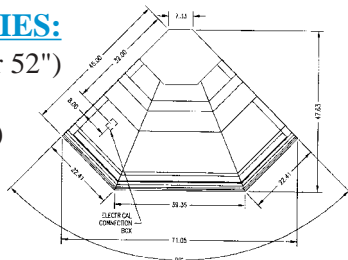

TOP VIEW
SQROC90

TOP VIEW
SQROC90SS

TOP VIEW
SQRIC90

TOP VIEW
SQRIC90SS

TOP VIEW
SQROC45R

TOP VIEW
SQROC45SSR

SPECIFICATIONS:

Model	*Dimensions			Self-Contained 120/60/1	Remote 120/60/1
	L	W	H		
SQROC90	47 3/4"	x 71 1/2"	x 48"	1/2 HP - 11.5 AMPS	6 AMPS
SQROC90SS	47 3/4"	x 71 1/2"	x 32 1/4"	1/2 HP - 11.5 AMPS	6 AMPS
SQRIC90	53 3/4"	x 90 1/4"	x 48"	1/2 HP - 13.8 AMPS	7 AMPS
SQRIC90SS	53 1/2"	x 90 1/4"	x 32 1/4"	1/2 HP - 13.8 AMPS	7 AMPS
SQROC45R	50 1/4"	x 41 1/2"	x 48"	-	6 AMPS
SQROC45SSR	50 1/4"	x 41 1/2"	x 32 1/4"	-	6 AMPS
SQRIC45	53 1/2"	x 57"	x 48"	1/2 HP - 11.5 AMPS	6 AMPS
SQRIC45SS	53"	x 57"	x 32 1/4"	1/2 HP - 11.5 AMPS	6 AMPS