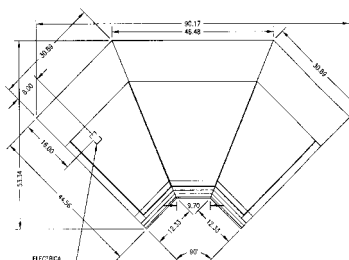

TOP VIEW
SQROC90

TOP VIEW
SQROC90SS

TOP VIEW
SQRIC90

TOP VIEW
SQRIC90SS

TOP VIEW
SQROC45R

TOP VIEW
SQROC45SSR

SPECIFICATIONS:

Model	*Dimensions			Self-Contained 120/60/1	Remote 120/60/1
	L	W	H		
SQROC90	47 3/4"	x 71 1/2"	x 48"	1/2 HP - 11.5 AMPS	6 AMPS
SQROC90SS	47 3/4"	x 71 1/2"	x 32 1/4"	1/2 HP - 11.5 AMPS	6 AMPS
SQRIC90	53 3/4"	x 90 1/4"	x 48"	1/2 HP - 13.8 AMPS	7 AMPS
SQRIC90SS	53 1/2"	x 90 1/4"	x 32 1/4"	1/2 HP - 13.8 AMPS	7 AMPS
SQROC45R	50 1/4"	x 41 1/2"	x 48"	-	6 AMPS
SQROC45SSR	50 1/4"	x 41 1/2"	x 32 1/4"	-	6 AMPS
SQRIC45	53 1/2"	x 57"	x 48"	1/2 HP - 11.5 AMPS	6 AMPS
SQRIC45SS	53"	x 57"	x 32 1/4"	1/2 HP - 11.5 AMPS	6 AMPS

TOP VIEW
SQRIC45

TOP VIEW
SQRIC45SS

SIDE VIEW
Service Case

SIDE VIEW
Self-Serve Case

- *Without decorative end panel.
- Outside 45° corners.
- **When ordering, specify case line-up and pedestal or panel design.**
- Cases are designed to operate in a maximum environment of 75° ambient and 55% relative humidity.
- Due to continuing engineering improvements, specifications are subject to change without notice.