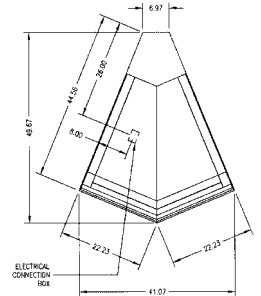

TOP VIEW
SQROC90

TOP VIEW
SQROC90SS

TOP VIEW
SQRIC90

TOP VIEW
SQRIC90SS

TOP VIEW
SQROC45R

TOP VIEW
SQROC45SSR

SPECIFICATIONS:

Model	*Dimensions			Self-Contained 120/60/1	Remote 120/60/1
	L	W	H		
SQROC90	47 3/4"	x 71 1/2"	x 48"	1/2 HP - 11.5 AMPS	6 AMPS
SQROC90SS	47 3/4"	x 71 1/2"	x 32 1/4"	1/2 HP - 11.5 AMPS	6 AMPS
SQRIC90	53 3/4"	x 90 1/4"	x 48"	1/2 HP - 13.8 AMPS	7 AMPS
SQRIC90SS	53 1/2"	x 90 1/4"	x 32 1/4"	1/2 HP - 13.8 AMPS	7 AMPS
SQROC45R	50 1/4"	x 41 1/2"	x 48"	-	6 AMPS
SQROC45SSR	50 1/4"	x 41 1/2"	x 32 1/4"	-	6 AMPS
SQRIC45	53 1/2"	x 57"	x 48"	1/2 HP - 11.5 AMPS	6 AMPS
SQRIC45SS	53"	x 57"	x 32 1/4"	1/2 HP - 11.5 AMPS	6 AMPS

TOP VIEW
SQRIC45

TOP VIEW
SQRIC45SS

SIDE VIEW
Service Case

SIDE VIEW
Self-Serve Case

- *Without decorative end panel.
- Outside 45° corners.
- **When ordering, specify case line-up and pedestal or panel design.**
- Cases are designed to operate in a maximum environment of 75° ambient and 55% relative humidity.
- Due to continuing engineering improvements, specifications are subject to change without notice.