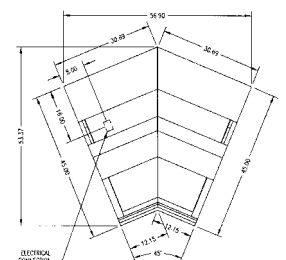

TOP VIEW
SQROC90

TOP VIEW
SQROC90SS

TOP VIEW
SQRIC90

TOP VIEW
SQRIC90SS

TOP VIEW
SQROC45R

TOP VIEW
SQROC45SSR

SPECIFICATIONS:

Model	*Dimensions			Self-Contained 120/60/1	Remote 120/60/1
	L	W	H		
SQROC90	47 3/4"	x 71 1/2"	x 48"	1/2 HP - 11.5 AMPS	6 AMPS
SQROC90SS	47 3/4"	x 71 1/2"	x 32 1/4"	1/2 HP - 11.5 AMPS	6 AMPS
SQRIC90	53 3/4"	x 90 1/4"	x 48"	1/2 HP - 13.8 AMPS	7 AMPS
SQRIC90SS	53 1/2"	x 90 1/4"	x 32 1/4"	1/2 HP - 13.8 AMPS	7 AMPS
SQROC45R	50 1/4"	x 41 1/2"	x 48"	-	6 AMPS
SQROC45SSR	50 1/4"	x 41 1/2"	x 32 1/4"	-	6 AMPS
SQRIC45	53 1/2"	x 57"	x 48"	1/2 HP - 11.5 AMPS	6 AMPS
SQRIC45SS	53"	x 57"	x 32 1/4"	1/2 HP - 11.5 AMPS	6 AMPS

TOP VIEW
SQRIC45

TOP VIEW
SQRIC45SS

SIDE VIEW
Service Case

SIDE VIEW
Self-Serve Case

- *Without decorative end panel.
- Outside 45° corners.
- **When ordering, specify case line-up and pedestal or panel design.**
- Cases are designed to operate in a maximum environment of 75° ambient and 55% relative humidity.
- Due to continuing engineering improvements, specifications are subject to change without notice.