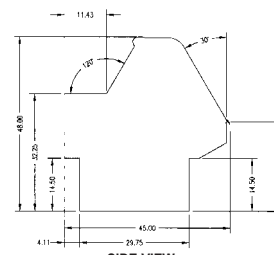

TOP VIEW
SQROC90

TOP VIEW
SQROC90SS

TOP VIEW
SQRIC90

TOP VIEW
SQRIC90SS

TOP VIEW
SQROC45R

TOP VIEW
SQROC45SSR

SPECIFICATIONS:

Model	*Dimensions			Self-Contained 120/60/1	Remote 120/60/1
	L	W	H		
SQROC90	47 3/4"	x 71 1/2"	x 48"	1/2 HP - 11.5 AMPS	6 AMPS
SQROC90SS	47 3/4"	x 71 1/2"	x 32 1/4"	1/2 HP - 11.5 AMPS	6 AMPS
SQRIC90	53 3/4"	x 90 1/4"	x 48"	1/2 HP - 13.8 AMPS	7 AMPS
SQRIC90SS	53 1/2"	x 90 1/4"	x 32 1/4"	1/2 HP - 13.8 AMPS	7 AMPS
SQROC45R	50 1/4"	x 41 1/2"	x 48"	-	6 AMPS
SQROC45SSR	50 1/4"	x 41 1/2"	x 32 1/4"	-	6 AMPS
SQRIC45	53 1/2"	x 57"	x 48"	1/2 HP - 11.5 AMPS	6 AMPS
SQRIC45SS	53"	x 57"	x 32 1/4"	1/2 HP - 11.5 AMPS	6 AMPS

TOP VIEW
SQRIC45

TOP VIEW
SQRIC45SS

SIDE VIEW
Service Case

SIDE VIEW
Self-Serve Case

- *Without decorative end panel.
- Outside 45° corners.
- **When ordering, specify case line-up and pedestal or panel design.**
- Cases are designed to operate in a maximum environment of 75° ambient and 55% relative humidity.
- Due to continuing engineering improvements, specifications are subject to change without notice.