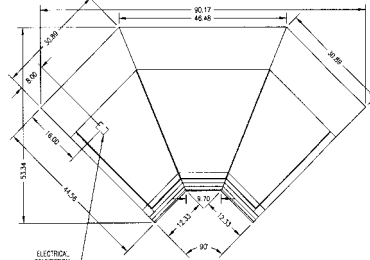

TOP VIEW
SQROC90

TOP VIEW
SQROC90SS

TOP VIEW
SQRIC90

TOP VIEW
SQRIC90SS

TOP VIEW
SQROC45R

TOP VIEW
SQROC45SSR

SPECIFICATIONS:

Model	*Dimensions			Self-Contained 120/60/1	Remote 120/60/1
	L	W	H		
SQROC90	47 3/4"	x 71 1/2"	x 48"	1/2 HP - 11.5 AMPS	6 AMPS
SQROC90SS	47 3/4"	x 71 1/2"	x 32 1/4"	1/2 HP - 11.5 AMPS	6 AMPS
SQRIC90	53 3/4"	x 90 1/4"	x 48"	1/2 HP - 13.8 AMPS	7 AMPS
SQRIC90SS	53 1/2"	x 90 1/4"	x 32 1/4"	1/2 HP - 13.8 AMPS	7 AMPS
SQROC45R	50 1/4"	x 41 1/2"	x 48"	-	6 AMPS
SQROC45SSR	50 1/4"	x 41 1/2"	x 32 1/4"	-	6 AMPS
SQRIC45	53 1/2"	x 57"	x 48"	1/2 HP - 11.5 AMPS	6 AMPS
SQRIC45SS	53"	x 57"	x 32 1/4"	1/2 HP - 11.5 AMPS	6 AMPS