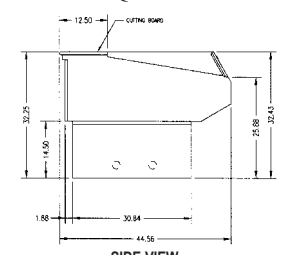

SIDE VIEW
Self-Serve Case

- *Without decorative end panel.
- Outside 45° corners.
- **When ordering, specify case line-up and pedestal or panel design.**
- Cases are designed to operate in a maximum environment of 75° ambient and 55% relative humidity.
- Due to continuing engineering improvements, specifications are subject to change without notice.

Look to Federal for Innovative Merchandising

Federal Industries
A Standex Company
215 Federal Avenue
Belleville WI 53508-0290
Phone: 800-356-4206
Fax: 608-424-3234
Email: geninfo@federalind.com
Web Site: www.federalind.com