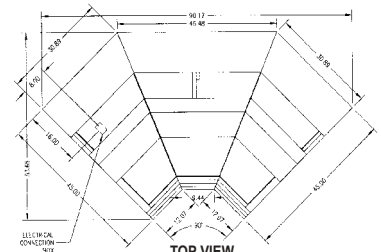

SQ MARKET DELI™

REFRIGERATED CORNER CASES

OPTIONAL ACCESSORIES:

- * Special Case Height (50" or 52")
- * Front Bumper Rail (Black, White, Green, Gray)
- * Reflective End Glass (Service Case Only)
- * Remote Refrigeration
- * Scale Stand
- * Top Service Shelf (Service Case Only)
- * Humidity Control (Service Case Only)
- * Accent Base Light
- * Slicer Stand
- * Promolux Lighting
- * Non-Glare Glass
- * Mezzanine Shelf, Lighted (For Non-Refrigerated Product – Service Case Only)

TOP VIEW
SQROC90

TOP VIEW
SQROC90SS

TOP VIEW
SQRIC90

TOP VIEW
SQRIC90SS

TOP VIEW
SQROC45R

TOP VIEW
SQROC45SSR

SPECIFICATIONS:

Model	*Dimensions			Self-Contained 120/60/1	Remote 120/60/1
	L	W	H		
SQROC90	47 3/4"	x 71 1/2"	x 48"	1/2 HP - 11.5 AMPS	6 AMPS
SQROC90SS	47 3/4"	x 71 1/2"	x 32 1/4"	1/2 HP - 11.5 AMPS	6 AMPS
SQRIC90	53 3/4"	x 90 1/4"	x 48"	1/2 HP - 13.8 AMPS	7 AMPS
SQRIC90SS	53 1/2"	x 90 1/4"	x 32 1/4"	1/2 HP - 13.8 AMPS	7 AMPS
SQROC45R	50 1/4"	x 41 1/2"	x 48"	-	6 AMPS
SQROC45SSR	50 1/4"	x 41 1/2"	x 32 1/4"	-	6 AMPS
SQRIC45	53 1/2"	x 57"	x 48"	1/2 HP - 11.5 AMPS	6 AMPS
SQRIC45SS	53"	x 57"	x 32 1/4"	1/2 HP - 11.5 AMPS	6 AMPS

TOP VIEW
SQRIC45

TOP VIEW
SQRIC45SS

SIDE VIEW
Service Case

SIDE VIEW
Self-Serve Case

- *Without decorative end panel.
- Outside 45° corners.
- **When ordering, specify case line-up and pedestal or panel design.**
- Cases are designed to operate in a maximum environment of 75° ambient and 55% relative humidity.
- Due to continuing engineering improvements, specifications are subject to change without notice.