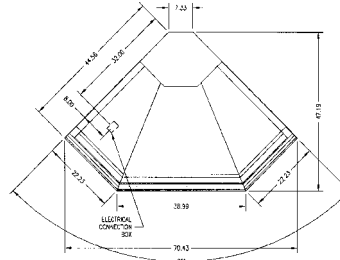

TOP VIEW
SQROC90

TOP VIEW
SQROC90SS

TOP VIEW
SQRIC90

TOP VIEW
SQRIC90SS

TOP VIEW
SQROC45R

TOP VIEW
SQROC45SSR

SPECIFICATIONS:

Model	*Dimensions			Self-Contained 120/60/1	Remote 120/60/1
	L	W	H		
SQROC90	47 3/4"	x 71 1/2"	x 48"	1/2 HP - 11.5 AMPS	6 AMPS
SQROC90SS	47 3/4"	x 71 1/2"	x 32 1/4"	1/2 HP - 11.5 AMPS	6 AMPS
SQRIC90	53 3/4"	x 90 1/4"	x 48"	1/2 HP - 13.8 AMPS	7 AMPS
SQRIC90SS	53 1/2"	x 90 1/4"	x 32 1/4"	1/2 HP - 13.8 AMPS	7 AMPS
SQROC45R	50 1/4"	x 41 1/2"	x 48"	-	6 AMPS
SQROC45SSR	50 1/4"	x 41 1/2"	x 32 1/4"	-	6 AMPS
SQRIC45	53 1/2"	x 57"	x 48"	1/2 HP - 11.5 AMPS	6 AMPS
SQRIC45SS	53"	x 57"	x 32 1/4"	1/2 HP - 11.5 AMPS	6 AMPS