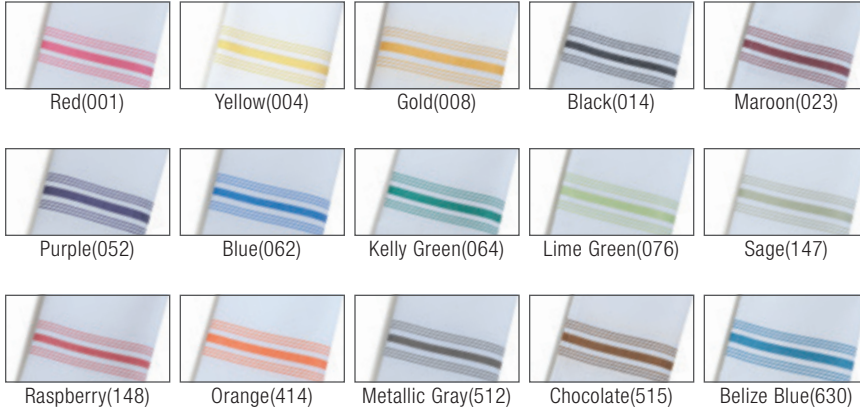

Make your table on-trend with Bistro Striped Napkins.

Epicure Tone on Tone Napkins

Set the mood with classic tone on tone striped napkins. Epicure Napkins bring an upscale look to your table with their elegant feel and popular striped style. These napkins are made of familiar SoftWeave fabric that offers a soft feel, great soil release and minimal linting.

Five popular colors lets you set a table with classic elegance.

SoftWeave Bistro Striped Napkins

Epicure Tone on Tone Napkins

SoftWeave Bistro Striped Napkins

53771822NH001	SoftWeave Bistro Striped Napkin	18" x 22"	Red	12 ea
53771822NH004	SoftWeave Bistro Striped Napkin	18" x 22"	Yellow	12 ea
53771822NH008	SoftWeave Bistro Striped Napkin	18" x 22"	Gold	12 ea
53771822NH014	SoftWeave Bistro Striped Napkin	18" x 22"	Black	12 ea
53771822NH023	SoftWeave Bistro Striped Napkin	18" x 22"	Maroon	12 ea
53771822NH052	SoftWeave Bistro Striped Napkin	18" x 22"	Purple	12 ea
53771822NH062	SoftWeave Bistro Striped Napkin	18" x 22"	Blue	12 ea
53771822NH064	SoftWeave Bistro Striped Napkin	18" x 22"	Kelly Green	12 ea
53771822NH076	SoftWeave Bistro Striped Napkin	18" x 22"	Lime Green	12 ea
53771822NH147	SoftWeave Bistro Striped Napkin	18" x 22"	Sage	12 ea
53771822NH148	SoftWeave Bistro Striped Napkin	18" x 22"	Raspberry	12 ea
53771822NH414	SoftWeave Bistro Striped Napkin	18" x 22"	Orange	12 ea
53771822NH512	SoftWeave Bistro Striped Napkin	18" x 22"	Metallic Gray	12 ea
53771822NH515	SoftWeave Bistro Striped Napkin	18" x 22"	Chocolate	12 ea
53771822NH630	SoftWeave Bistro Striped Napkin	18" x 22"	Belize Blue	12 ea

Epicure Tone on Tone Napkins

53761822NH001	SoftWeave Tone On Tone Striped Napkin	18" x 22"	Red	12 ea
53761822NH010	SoftWeave Tone On Tone Striped Napkin	18" x 22"	White	12 ea
53761822NH014	SoftWeave Tone On Tone Striped Napkin	18" x 22"	Black	12 ea
53761822NH512	SoftWeave Tone On Tone Striped Napkin	18" x 22"	Gray	12 ea
53761822NH515	SoftWeave Tone On Tone Striped Napkin	18" x 22"	Chocolate	12 ea