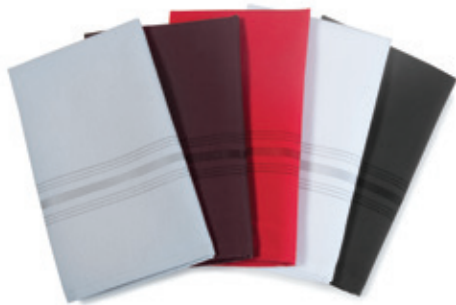

Fabric

SoftWeave™ Bistro Striped Napkins

Marko's Bistro Striped Napkins have all the practical features you expect of SoftWeave™ with a trend-right, farm to table style. These napkins are low-maintenance. Designed to be machine washed, colors won't fade or bleed even when washed with bleach. Easy soil release and minimal shrinkage makes these napkins a perfect choice for casual dining.

Make your table on-trend with Bistro Striped Napkins.

Epicure Tone on Tone Napkins

Set the mood with classic tone on tone striped napkins. Epicure Napkins bring an upscale look to your table with their elegant feel and popular striped style. These napkins are made of familiar SoftWeave fabric that offers a soft feel, great soil release and minimal linting.

Five popular colors lets you set a table with classic elegance.

SoftWeave Bistro Striped Napkins

Epicure Tone on Tone Napkins

SoftWeave Bistro Striped Napkins

53771822NH001	SoftWeave Bistro Striped Napkin	18" x 22"	Red	12 ea
53771822NH004	SoftWeave Bistro Striped Napkin	18" x 22"	Yellow	12 ea
53771822NH008	SoftWeave Bistro Striped Napkin	18" x 22"	Gold	12 ea
53771822NH014	SoftWeave Bistro Striped Napkin	18" x 22"	Black	12 ea
53771822NH023	SoftWeave Bistro Striped Napkin	18" x 22"	Maroon	12 ea
53771822NH052	SoftWeave Bistro Striped Napkin	18" x 22"	Purple	12 ea
53771822NH062	SoftWeave Bistro Striped Napkin	18" x 22"	Blue	12 ea
53771822NH064	SoftWeave Bistro Striped Napkin	18" x 22"	Kelly Green	12 ea
53771822NH076	SoftWeave Bistro Striped Napkin	18" x 22"	Lime Green	12 ea
53771822NH147	SoftWeave Bistro Striped Napkin	18" x 22"	Sage	12 ea
53771822NH148	SoftWeave Bistro Striped Napkin	18" x 22"	Raspberry	12 ea
53771822NH414	SoftWeave Bistro Striped Napkin	18" x 22"	Orange	12 ea
53771822NH512	SoftWeave Bistro Striped Napkin	18" x 22"	Metallic Gray	12 ea
53771822NH515	SoftWeave Bistro Striped Napkin	18" x 22"	Chocolate	12 ea
53771822NH630	SoftWeave Bistro Striped Napkin	18" x 22"	Belize Blue	12 ea