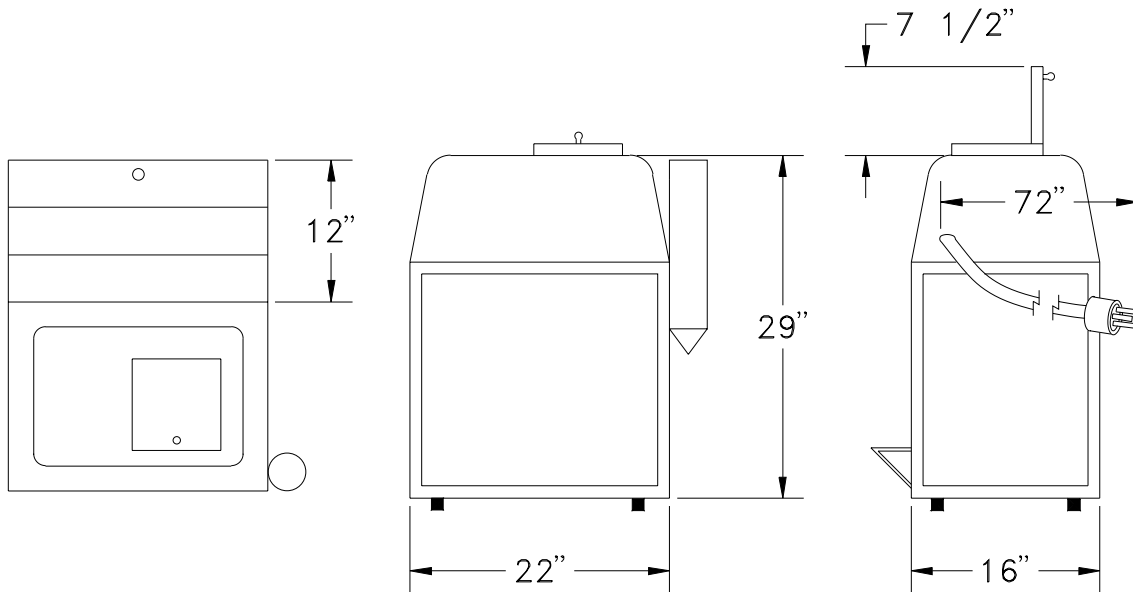

Item No. \_\_\_\_\_

**Model Number:** 1001

**Description**

**BLIZ WHIZ ICE SHAVER**

The Bliz Whiz Ice Shaver is an attractive, relatively compact “automatic” ice shaver. Shaves best with small chunks or cubes – automatic “safety” – the ice hopper lid must be closed before you can activate the shaver head.

Model Number: 1001

Width: 22.00  
Length: 16.00  
Height: 29.00  
Weight: 76

Pkg Width: 23.00  
Pkg Length: 17.00  
Pkg Height: 32.00  
Pkg Weight: 99.00  
CU/FT: 7.24

Voltage: 110  
AMPS: 5.5  
Wattage: 660