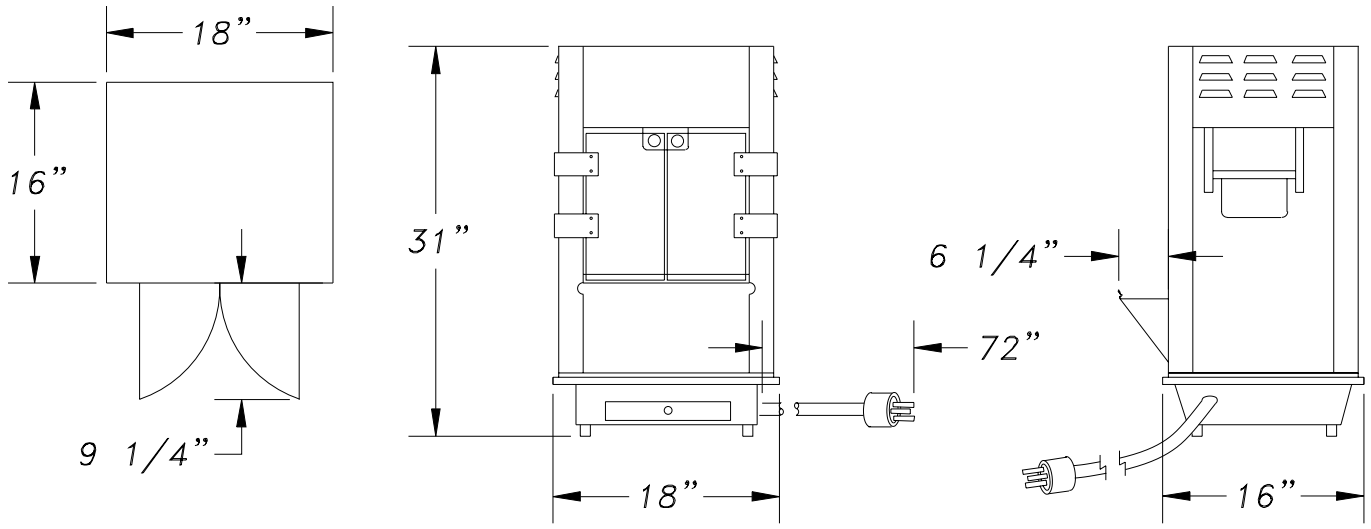

Item No. \_\_\_\_\_

**Model Number:** 1866

**Description**

**ULTRA P-60 POPCORN MACH**

Tempered window glass, full fold back doors, "E-Z Kleen" kettle, stainless steel kettle shell. Much more deluxe than the P-60.

Model Number: 1866

Width: 18.00  
Length: 16.00  
Height: 31.00  
Weight: 60

Pkg Width: 20.00  
Pkg Length: 18.00  
Pkg Height: 34.00  
Pkg Weight: 65.00  
CU/FT: 7.08

Voltage: 120  
AMPS: 10.8  
Wattage: 1220

Hertz: 60  
Receptacle: 5-15R  
Plug Type: 5-15P

**Model Variations**

**Gold Medal Products Co.**

10700 Medallion Drive  
Cincinnati, Ohio 45241-4807  
E-Mail [goldme19@eos.net](mailto:goldme19@eos.net)  
Web Site [gmpopcorn.com](http://gmpopcorn.com)