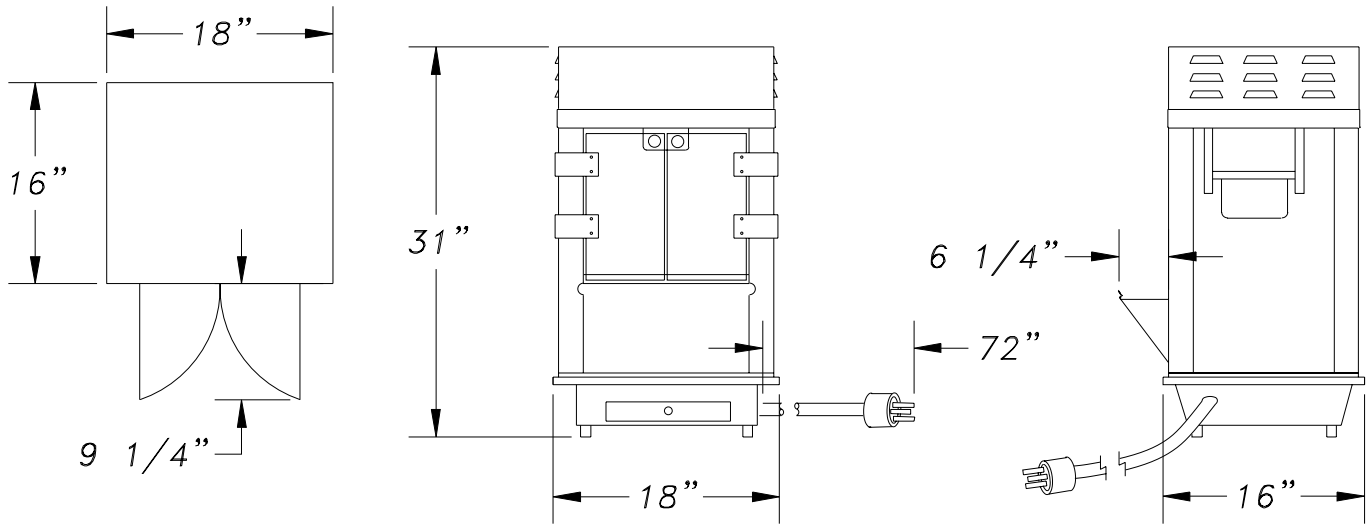

Item No. _____

Model Number: 1871

Description

THE KINGERY

As with all Gold Medal Deluxe 6 oz. kettle poppers, the Kingery features rugged construction – attractive woodgrain vinyl covering on the steel dome, welded aluminum extrusion cabinet for long life. The attractive “etched” glass is a touch of class! A great popper as well as a great decor piece.

Model Number: 1871

Width: 18.00
Length: 16.00
Height: 29.00
Weight: 48

Pkg Width: 20.00
Pkg Length: 18.00
Pkg Height: 34.00
Pkg Weight: 65.00
CU/FT: 7.08

Voltage: 120
AMPS: 10
Wattage: 1200

Hertz: 60
Receptacle: 5-15R
Plug Type: 5-15P