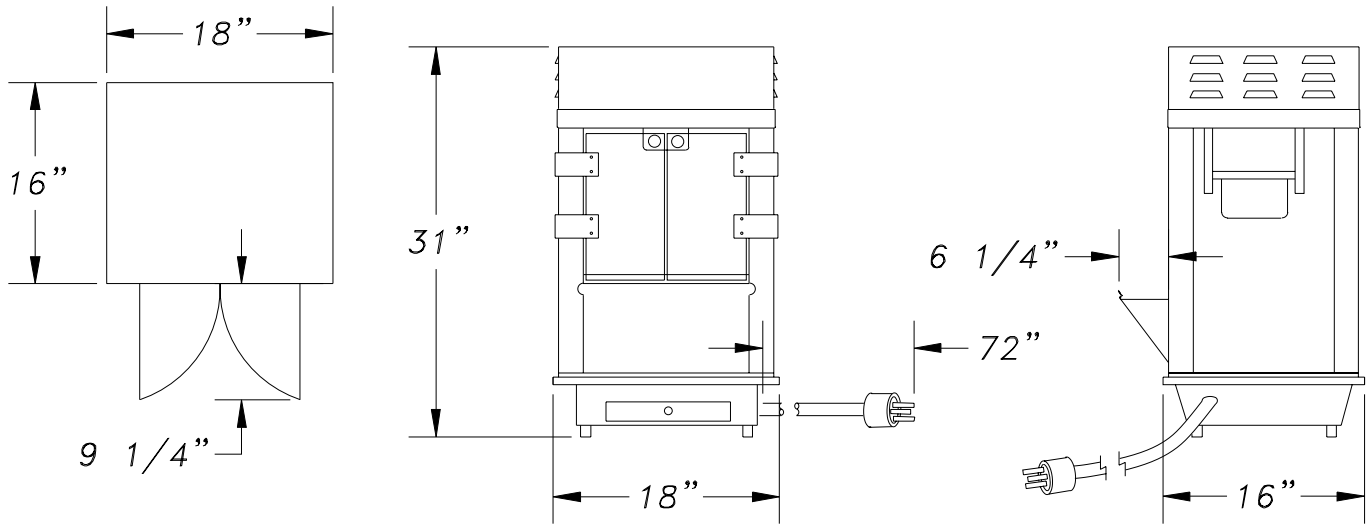

Item No. _____

Model Number: 1871

Description
THE KINGERY

As with all Gold Medal Deluxe 6 oz. kettle poppers, the Kingery features rugged construction – attractive woodgrain vinyl covering on the steel dome, welded aluminum extrusion cabinet for long life. The attractive “etched” glass is a touch of class! A great popper as well as a great decor piece.

Model Number: 1871

Width: 18.00
Length: 16.00
Height: 29.00
Weight: 48

Pkg Width: 20.00
Pkg Length: 18.00
Pkg Height: 34.00
Pkg Weight: 65.00
CU/FT: 7.08

Voltage: 120
AMPS: 10
Wattage: 1200

Hertz: 60
Receptacle: 5-15R
Plug Type: 5-15P