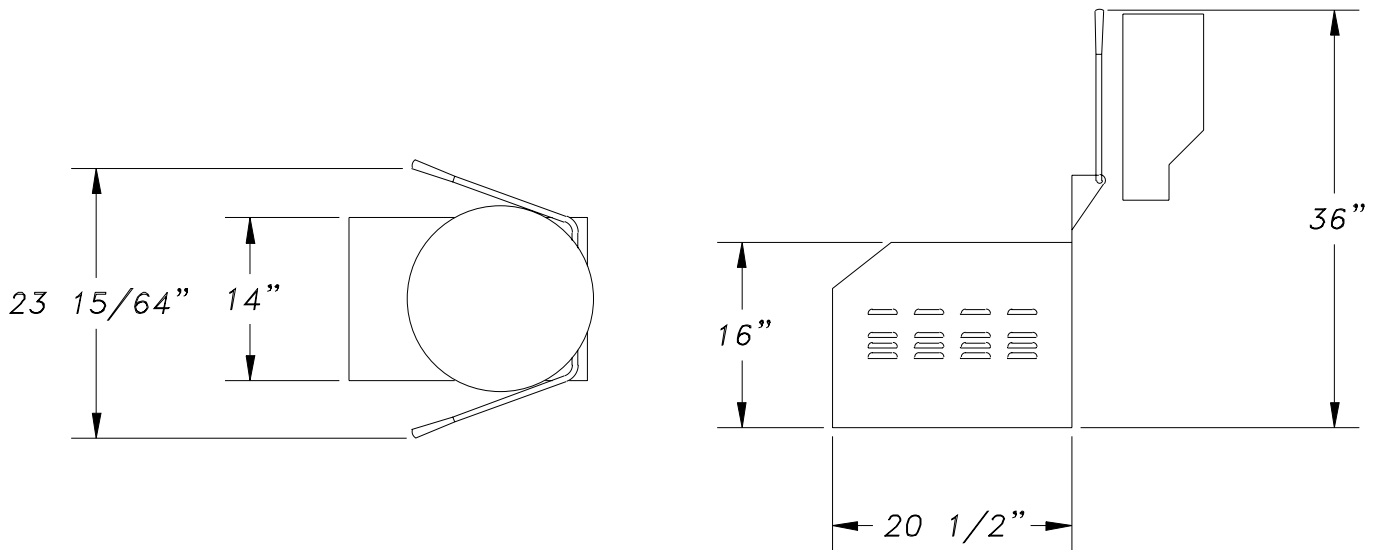

Item No. _____

Model Number: 2033DC

Description

JUMBO 360 LP GAS 12V DC

The only high capacity gas popper which has been investigated and listed by either "UL gas" or AGA. High capacity 33,500 BTU burner produces a complete popping cycle every three minutes. For high capacity central popping plants, popcorn shop, this gas fired machine will produce a mountain of popped popcorn.

Phone: (513) 769-7676
(800) 543-0862
Fax: (513) 769-8500
Toll Free Fax (800) 542-1496

Model Number: 2033DC

Width: 22.00
Length: 26.00
Height: 28.00
Weight: 101

Pkg Width: 24.00
Pkg Length: 28.00
Pkg Height: 31.00
Pkg Weight: 115.00
CU/FT: 12.06