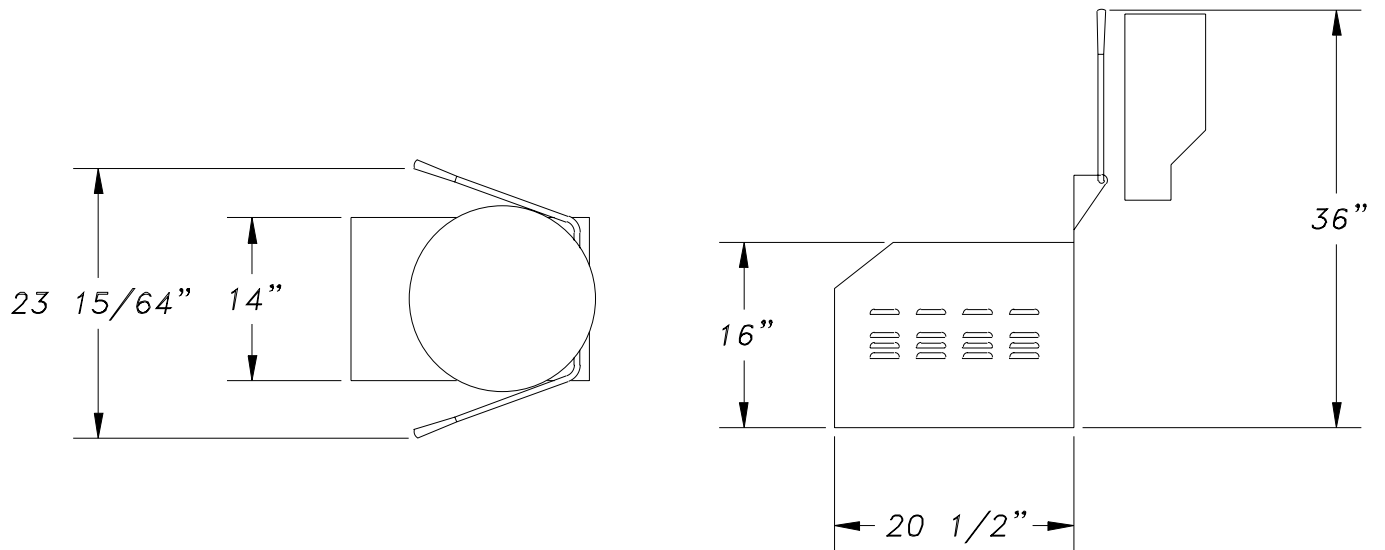

Item No. \_\_\_\_\_

**Model Number:** 2033DC

**Description**

**JUMBO 360 LP GAS 12V DC**

The only high capacity gas popper which has been investigated and listed by either "UL gas" or AGA. High capacity 33,500 BTU burner produces a complete popping cycle every three minutes. For high capacity central popping plants, popcorn shop, this gas fired machine will produce a mountain of popped popcorn.

Phone: (513) 769-7676  
(800) 543-0862  
Fax: (513) 769-8500  
Toll Free Fax (800) 542-1496

Model Number: 2033DC

Width: 22.00  
Length: 26.00  
Height: 28.00  
Weight: 101

Pkg Width: 24.00  
Pkg Length: 28.00  
Pkg Height: 31.00  
Pkg Weight: 115.00  
CU/FT: 12.06