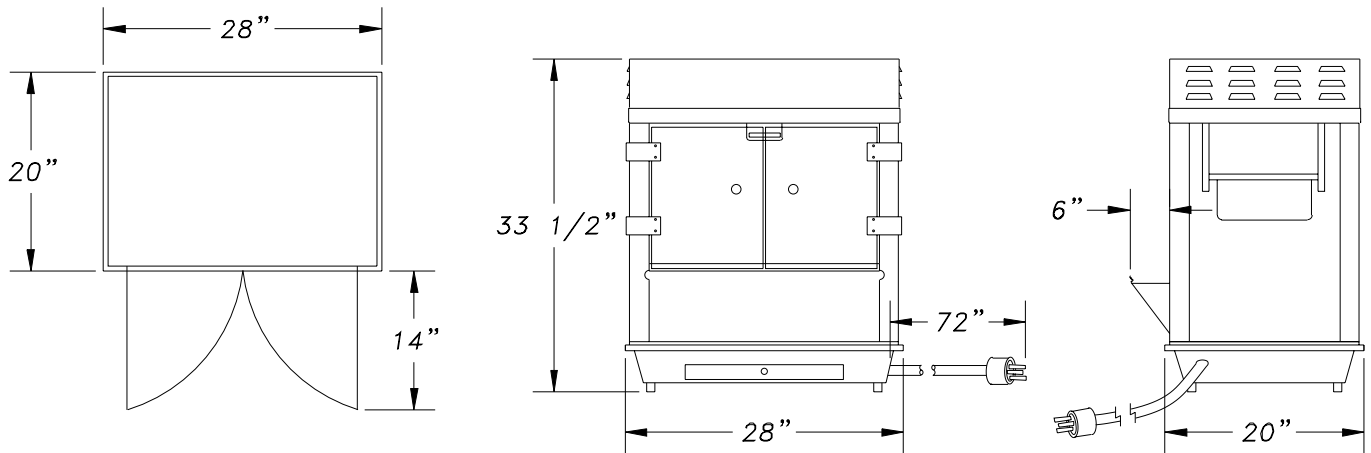

Model Number: 2121

Width: 28.00  
Length: 20.50  
Height: 40.00  
Weight: 93

Pkg Width: 29.00  
Pkg Length: 21.00  
Pkg Height: 45.00  
Pkg Weight: 100.00  
CU/FT: 15.86

Voltage: 120  
AMPS: 16  
Wattage: 1910