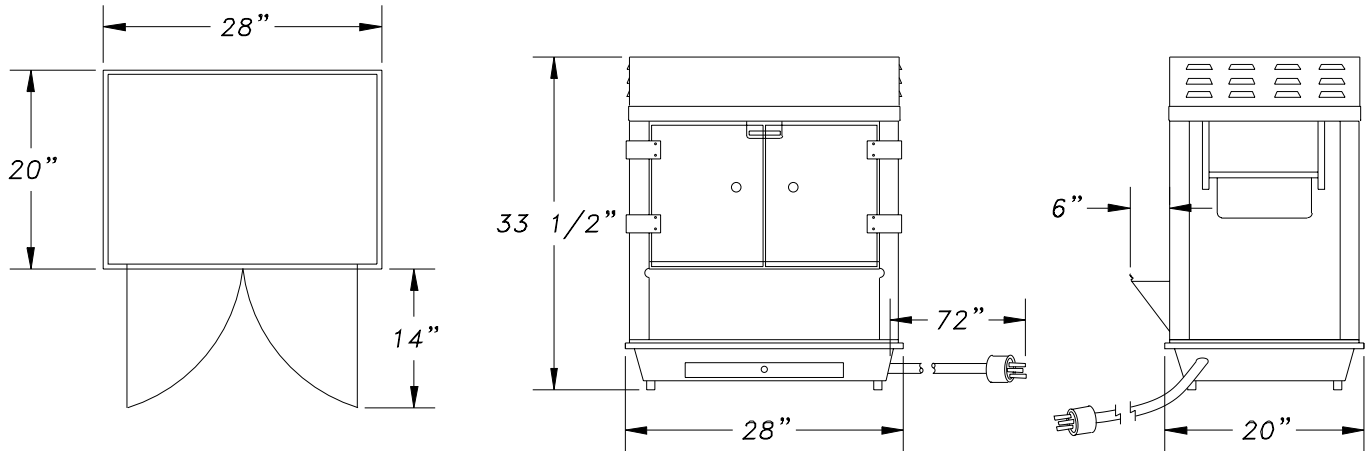

Item No. _____

Model Number: 2121

Description

ECONO-POP 14 POPPER

The Econo 14 is the world's most popular commercial 14 ounce popper. Ample working room. About 300 ounces of popped corn per hour. "Popcorn" sign etched into the front window glass for durability. A lot of popper for a little amount of money.

Model Number: 2121

Width: 28.00
Length: 20.50
Height: 40.00
Weight: 93

Pkg Width: 29.00
Pkg Length: 21.00
Pkg Height: 45.00
Pkg Weight: 100.00
CU/FT: 15.86

Voltage: 120
AMPS: 16
Wattage: 1910

Hertz: 60
Receptacle: 5-20P
Plug Type: 5-20R