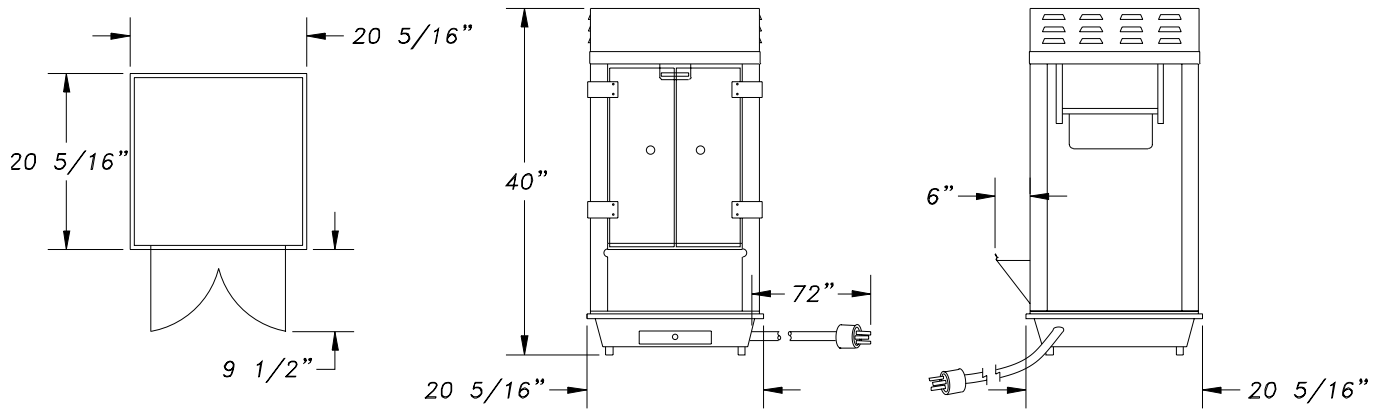

Item No. _____

Model Number: 2214

Description
RED TOP-12

The famous Whiz Bang cast aluminum kettle found in all four of these. Only the #2003ST has the steel kettle. This is a flashy compact machine – the flash that gets the cash!

Model Number: 2214

Width: 20.25
Length: 20.25
Height: 40.00
Weight: 86

Pkg Width: 23.00
Pkg Length: 23.00
Pkg Height: 41.00
Pkg Weight: 103.00
CU/FT: 12.55

Voltage: 120
AMPS: 15.5
Wattage: 1860

Hertz: 60
Receptacle: 5-15R
Plug Type: 5-15P