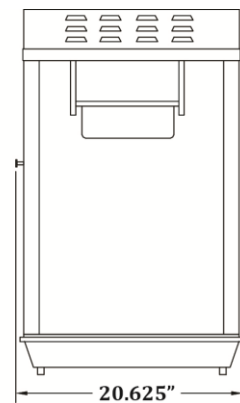

GOLD MEDAL® PRODUCTS CO.

Red Top-12

Model No. 2214

Specifications

Overall Dimensions:

Width: 20.375"

Depth: 20.625"

Height: 40"

Features:

- 12/14 oz. Stainless Steel Kettle
- PowerOff Control

Electrical - Domestic

120V

1400 WATTS 60 Hz

(NEMA 5-15P) Plug

Plug Type:

NEMA 5-15P