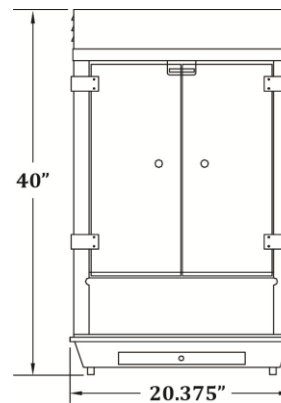

GOLD MEDAL® PRODUCTS CO.

Red Top-12

Model No. 2214

Specifications

Overall Dimensions:

Width: 20.375"

Depth: 20.625"

Height: 40"

Features:

- 12/14 oz. Stainless Steel Kettle
- PowerOff Control

Electrical - Domestic

120V

1400 WATTS 60 Hz

(NEMA 5-15P) Plug

Plug Type:

NEMA 5-15P