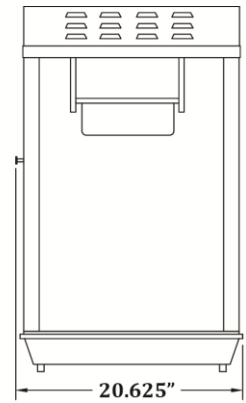

GOLD MEDAL® PRODUCTS CO.

Pro Pop 12 Unimaxx

Model No. 2214ST

Specifications

General image shown for reference only.

Overall Dimensions:

Width: 20.375"
Depth: 20.625"
Height: 40"

Features:

- 12/14 oz. Stainless Steel Kettle
- LED Lighted Sign

Electrical - Domestic

120V
1400 WATTS 60 Hz
(NEMA 5-15P) Plug

Plug Type:

Agency Approvals:

Gold Medal Products Co.
10700 Medallion Drive, Cincinnati, OH 45241
Ph: (513) 769-7676, (800) 543-0862; Fax: (513) 769-8500
gmpopcorn.com info@gmpopcorn.com