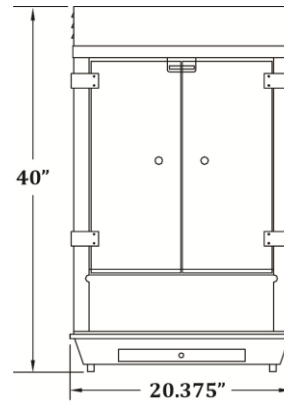

GOLD MEDAL® PRODUCTS CO.

Pro Pop 12 Unimaxx

Model No. 2214ST

Specifications

General image shown for reference only.

Overall Dimensions:

Width: 20.375"
Depth: 20.625"
Height: 40"

Features:

- 12/14 oz. Stainless Steel Kettle
- LED Lighted Sign

Electrical - Domestic

120V
1400 WATTS 60 Hz
(NEMA 5-15P) Plug

Plug Type:

Agency Approvals:

Gold Medal Products Co.
10700 Medallion Drive, Cincinnati, OH 45241
Ph: (513) 769-7676, (800) 543-0862; Fax: (513) 769-8500
gmpopcorn.com info@gmpopcorn.com