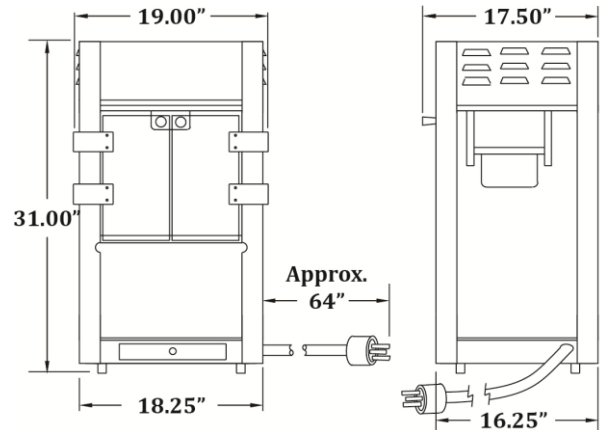

GOLD MEDAL® PRODUCTS CO.

Ultra Sixty Special

Model No. 2656

Specifications

Overall Dimensions:

Width: 19"
Depth: 17.5"
Height: 31"

Features:

- 6 oz. Stainless Steel Kettle
- PowerOff Control

Electrical - Domestic

120V
1300 WATTS 60 Hz
(NEMA 5-15P) Plug

Plug Type:

Agency Approvals:

Gold Medal Products Co.
10700 Medallion Drive, Cincinnati, OH 45241
Ph: (513) 769-7676, (800) 543-0862; Fax: (513) 769-8500
gmpopcorn.com info@gmpopcorn.com