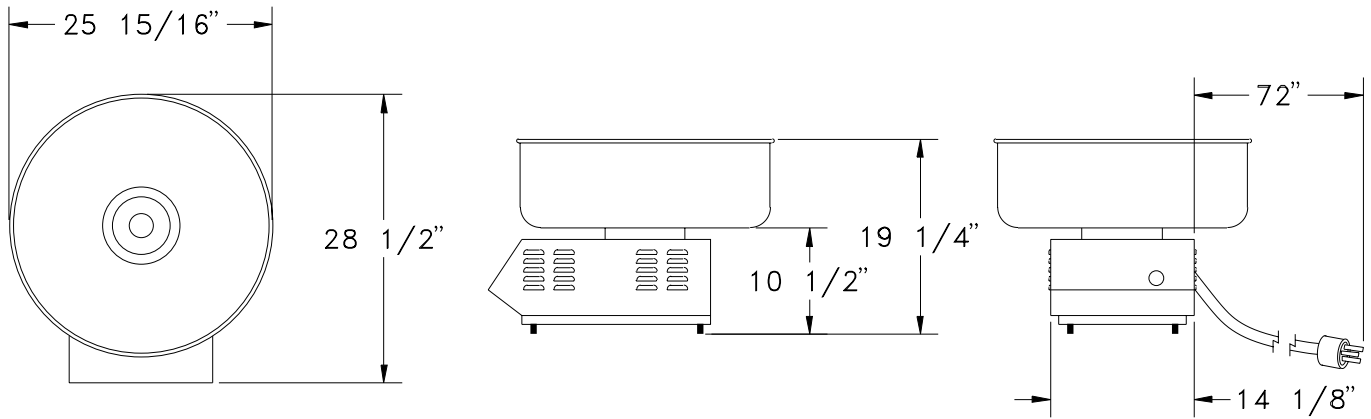

Item No. _____

Model Number: 3007

Description

TORNADO SHO W/PAN

Stainless Steel Tornado has all the Tornado features – it still uses the spun aluminum floss pan. The cabinet is stainless steel. No paint to chip – whatever you normally use to keep your stainless steel looking perfect will be the same thing you want to use here. So many of the components last a lifetime, why not go the extra few dollars for the stainless steel cabinet in your Tornado Floss Machine.

Model Number: 3007

Width: 26.00
Length: 26.00
Height: 18.00
Weight: 95

Pkg Width: 16.00
Pkg Length: 24.00
Pkg Height: 19.00
Pkg Weight: 96.00
CU/FT: 4.22

Voltage: 120
AMPS: 30
Wattage: 3600

Hertz: 60
Receptacle: 5-30R
Plug Type: 5-30P