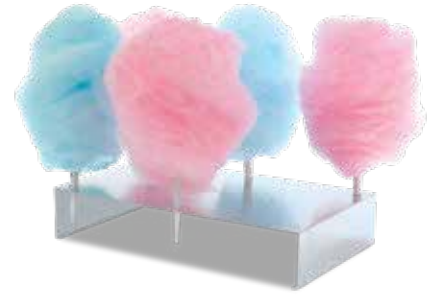

### Mobile Display Rack

**#3698**

- Moveable merchandiser
- Adjustable shelves to display containers or bags
- Includes clips for display headers
- Dimensions: 48" x 46" x 15" (121.92cm x 116.84cm x 38.1cm)
- Cotton candy not included
- Also available: **#2989** popcorn display sign; **#3999** cotton candy display sign

### Tabletop Cotton Candy Display

**#3080**

A compact, eye-catching display for up to 10 cotton candy cones; it's perfect for countertops. Dimensions: 18.5" x 12" x 13" (46.99cm x 30.48cm x 33.02cm)

### Cotton Candy Counter Tray

**#3062**

Help your cotton candy stand up with this stamped aluminum counter tray. Holds six cones upright. Dimensions: 17" x 10" x 3.25" (43.18cm x 25.4cm x 8.255cm)

- Dimensions: 20" x 15" x 21" (50.8cm x 38.1cm x 53.34cm)
- Cotton candy sold separately (see **#3049**)