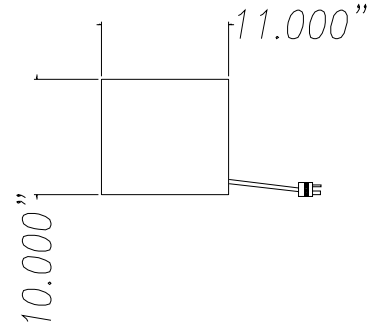

Item No. _____

Model Number: 4211

Description

CARAMEL APPLE DIP WARMER

Open tub and place in warmer. Have one melting, the other ready to dip. This warmer may also be used for heating fudge, nacho cheese and soup!

Model Number: 4211

Width: 22.00
Length: 12.00
Height: 11.00
Weight: 13

Pkg Width:
Pkg Length:
Pkg Height:
Pkg Weight: 26.00
CU/FT: 0.00

Voltage: 120
AMPS: 5.3
Wattage: 640

Hertz: 60
Receptacle: 5-15R
Plug Type: 5-15P