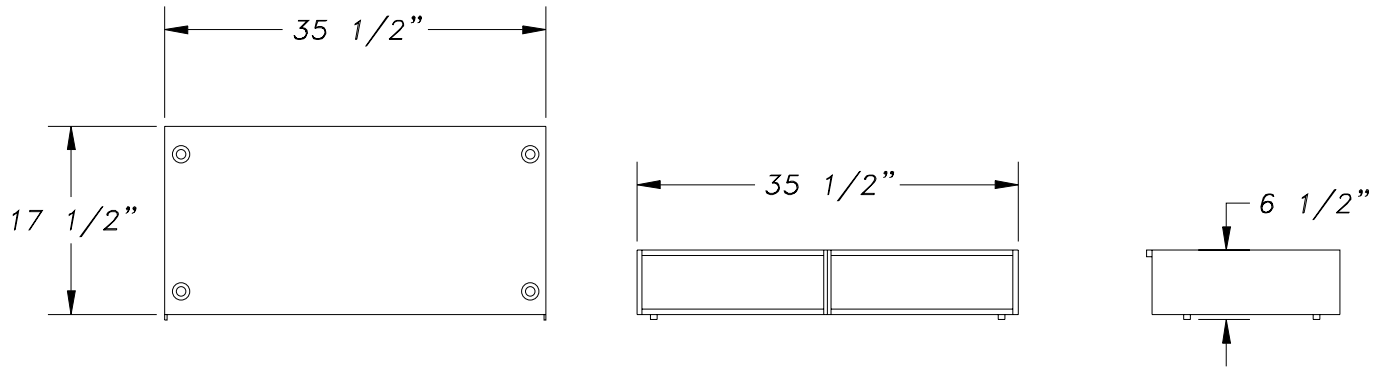

Item No. _____

Model Number: 8035

Description

NON HEATED BUN CABINET

Gold Medal Products Co.

10700 Medallion Drive
Cincinnati, Ohio 45241-4807
E-Mail goldme19@eos.net
Web Site gmpopcorn.com

Phone: (513) 769-7676
(800) 543-0862
Fax: (513) 769-8500
Toll Free Fax (800) 542-1496

Model Number: 8035

Width: 10.50
Length: 35.00
Height: 6.50
Weight:

Pkg Width: 12.50
Pkg Length: 37.00
Pkg Height: 8.50
Pkg Weight:
CU/FT: 2.28

Voltage:
AMPS:
Wattage:

Hertz:
Receptacle:
Plug Type:

Model Variations