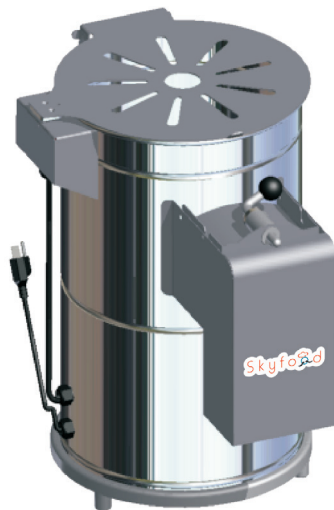

Skyfood

DB-6

12 lb POTATO PEELER

EL-10

22 lb POTATO PEELER

DB-6

EL-10

Specially designed to make the day to day operation of commercial kitchens easier. Fleetwood by Skymesen's Peelers model DB-6 with 12 lb capacity and EL-10 with 22 lb capacity are practical, modern and easy to operate. Basic operation of rotating carburetdum disc with running water to gently remove peels from potatoes and other vegetables. Standard 5 minute timer insures highest yield and un-attended operation. Body door and outlet drain all in stainless steel. Solid metal cover with inspection hole. Either of these units easily become necessary tools in Restaurants, Hotels and Fast Food Outlets. Both units are table top operation.

ORDER TOLL FREE 1-800-503-7534

www.skyfood.us

WARRANTY 1 (one) year parts and labor valid in the Continental United States.

DB-6 12 lb POTATO PEELER EL-10 22 lb POTATO PEELER

Specially designed to make the day to day operation of commercial kitchens easier. Fleetwood by Skymesen's Peelers model DB-6 with 12 lb capacity and EL-10 with 22 lb capacity are practical, modern and easy to operate. Basic operation of rotating carburetdum disc with running water to gently remove peels from potatoes and other vegetables. Standard 5 minute timer insures highest yield and un-attended operation. Body door and outlet drain all in stainless steel. Solid metal cover with inspection hole. Either of these units easily become necessary tools in Restaurants, Hotels and Fast Food Outlets. Both units are table top operation.

DB-6

Voltage.....	110 V
Power Rating	1/4 HP
Height	21 1/2 "
Width	13 7/16 "
Depth	17 "
Net Weight.....	36 lb
Shipping Weight	53 lb
Production	159 lb/h (approximate)
Capacity.....	12 lb

EL-10

Voltage.....	110 V
Power Rating	1/2 HP
Height	28 3/8 "
Width	18 3/8 "
Depth	22 7/8 "
Net Weight.....	53 lb
Shipping Weight	83 lb
Production	350 lb/h (approximate)
Capacity.....	22 lb