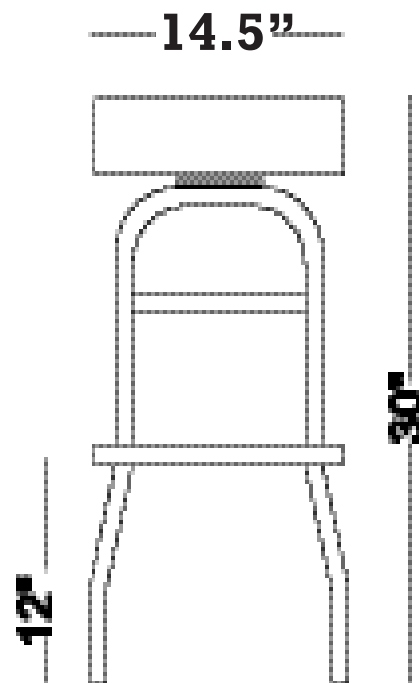

## BUTTON TOP BARSTOOL WITH DOUBLE RUNG CHROME FRAME: SL2129

- Double rung chrome frame
- Flat swivel
- Metal ball bearings
- Non-marring poly glides
- Quality fabric backed commercial grade vinyl
- Plywood seat core
- Available vinyl colors: Black, Buckskin, Espresso, Red and Wine
- Seat ships unattached - *simple seat attachment is required*
- F.O.B. Monticello, Iowa and Rancho Cucamonga, California