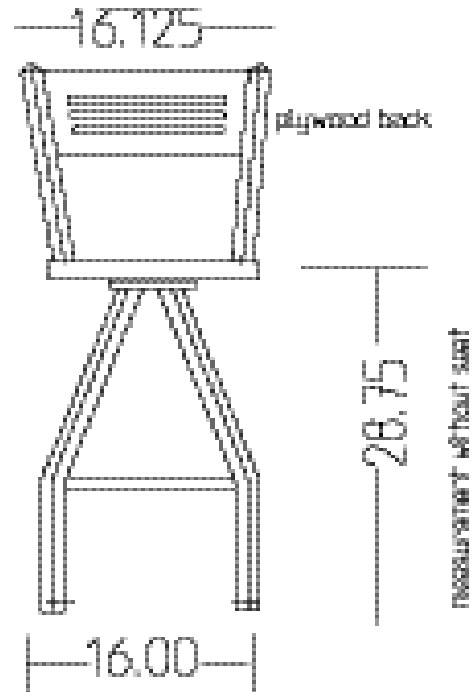

255 Welter Drive
 Monticello, IA 52310
 Phone: (877) 465-4344
 Fax: (877) 465-4042

www.oakstreetmfg.com

BULLSEYE WOOD BACK SWIVEL BARSTOOL: SL2150-1S-B

- Premium black powder coat wrinkle finish
- 16 gauge, 1-1/4" steel tubing
- 4 degree swivel
- Birch plywood back
- Solid welded footrings
- Non-marring poly glides
- Seat ships unattached - *simple seat attachment is required*
- Vinyl seat options: Black, Buckskin, Espresso, Red and Wine
- Wood seat options: Natural, Mahogany, Cherry, Walnut and Black
- Custom vinyl seat and custom stain wood seat available for upcharge
- American made slant swivel available for an upcharge
- Barstool weight: 21 lbs.
- F.O.B. Monticello, Iowa and Rancho Cucamonga, California

VINYL SEAT DIMENSIONS:
 17" deep x 18" wide x 1-1/2" thick

WOOD SEAT DIMENSIONS:
 17" deep x 18" wide x 1" thick

AVAILABLE MODELS:

SL2150-1S-B-BLK	Black Vinyl Seat
SL2150-1S-B-BUC	Buckskin Vinyl Seat
SL2150-1S-B-ESP	Espresso Vinyl Seat
SL2150-1S-B-RED	Red Vinyl Seat
SL2150-1S-B-WINE	Wine Vinyl Seat
SL2150-1S-B-N	Natural Wood Seat
SL2150-1S-B-M	Mahogany Wood Seat
SL2150-1S-B-C	Cherry Wood Seat
SL2150-1S-B-WA	Walnut Wood Seat
SL2150-1S-B-WB	Black Wood Seat

BULLSEYE WOOD BACK SWIVEL BARSTOOL: SL2150-1S-B