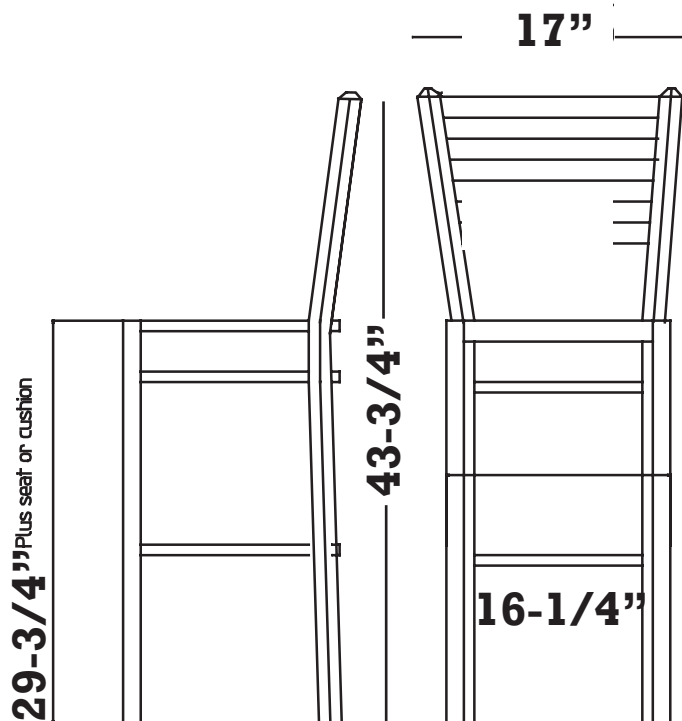

255 Welter Drive
 Monticello, IA 52310
 Phone: (877) 465-4344
 Fax: (877) 465-4042

www.oakstreetmfg.com

LADDERBACK SOLID WOOD BARSTOOL: WB101

WB101NT-BLK

WB101WA

WB101MH-BLK

WB101BLK

- Solid European beech
- Available in Natural, Mahogany, Walnut or Black finish (*black finish not available from California warehouse*)
- Bolt through design eliminates common problems associated with traditional wood fastening systems
- Non-marring poly glides
- Seat ships unattached - *simple seat attachment is required*
- Vinyl seat options: Black, Buckskin, Espresso, Red and Wine
- Solid beech wood seat options: Natural, Mahogany, Walnut and Black
- Custom vinyl seat available for upcharge
- Barstool weight: 19 lbs.
- F.O.B. Monticello, Iowa and Rancho Cucamonga, California

WB101NT	Natural Wood Seat
WB101MH	Mahogany Wood Seat
WB101WA	Walnut Wood Seat
WB101BLK	Black Wood Seat

VINYL SEAT DIMENSIONS:

17" deep x 18" wide x 1-1/2" thick

WOOD SEAT DIMENSIONS:

17" deep x 18" wide x 1" thick