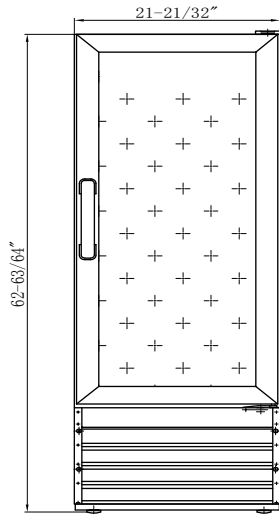

**Digital Cabinets
Merchandiser Refrigerator, 10
cu.ft - 1 Glass Door, Black**

ITEM # _____

MODEL # _____

NAME # _____

SIS # _____

AIA # _____

738106 (KCGM10RB-HC)

1-glass door merchandiser refrigerator, black, 10 cubic feet, R290 refrigerant gas, +33/+41°C

Short Form Specification

Item No. _____

1-Glass door refrigerator with internal structure in painted aluminium and external structure in painted steel.

Mechanical control. Self-closing door.

R290 gas in refrigeration circuit.

Construction

- Painted steel/Painted aluminium exterior and interior.
- Removable door gasket for easy replacement and cleaning.
- Leveling legs.

APPROVAL: _____

Front

Side

Top

EI = Electrical connection
RI = Refrigerant Inlet
RO = Refrigerant Outlet

Electric

Supply voltage:	
738106 (KCGM10RB-HC)	115 V/1 ph/60 Hz
Electrical power, max:	0.356 kW
Plug type:	USA NEMA 5-15P

Key Information:

Capacity (Cu.Ft.)	10.0
Door hinges:	Right Side
External dimensions, Width:	21 11/16" (550.07 mm)
External dimensions, Depth:	21 11/16" (550.07 mm)
External dimensions, Height:	63 " (1599.8 mm)
Number and type of doors:	1 Glass
Number and type of grids (included):	4 - Vinyl-Coated Steel
Type of external material:	Black Prepainted Steel
Type of internal material:	White Prepainted Aluminium
Warranty:	3 / 5 years