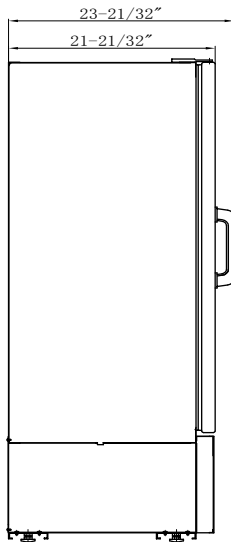

Front

Side

Top

EI = Electrical connection
RI = Refrigerant Inlet
RO = Refrigerant Outlet

Electric

Supply voltage:	
738106 (KCGM10RB-HC)	115 V/1 ph/60 Hz
Electrical power, max:	0.356 kW
Plug type:	USA NEMA 5-15P

Key Information:

Capacity (Cu.Ft.)	10.0
Door hinges:	Right Side
External dimensions, Width:	21 11/16" (550.07 mm)
External dimensions, Depth:	21 11/16" (550.07 mm)
External dimensions, Height:	63 " (1599.8 mm)
Number and type of doors:	1 Glass
Number and type of grids (included):	4 - Vinyl-Coated Steel
Type of external material:	Black Prepainted Steel
Type of internal material:	White Prepainted Aluminium
Warranty:	3 / 5 years

Refrigeration Data

Compressor Horsepower:	1/5
Refrigerant type:	R290
Operating temperature min.:	33.01 °F
Operating temperature max.:	41 °F
Condenser type:	Fin & tube
Defrost type:	Auto Defrost