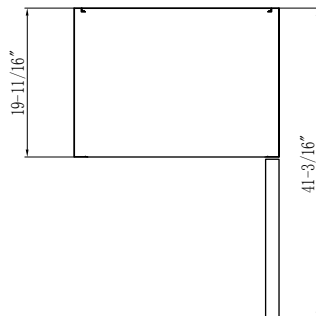

Top

EI = Electrical connection
RI = Refrigerant Inlet
RO = Refrigerant Outlet

Electric

Supply voltage:	
738106 (KCGM10RB-HC)	115 V/1 ph/60 Hz
Electrical power, max:	0.356 kW
Plug type:	USA NEMA 5-15P

Key Information:

Capacity (Cu.Ft.)	10.0
Door hinges:	Right Side
External dimensions, Width:	21 11/16" (550.07 mm)
External dimensions, Depth:	21 11/16" (550.07 mm)
External dimensions, Height:	63 " (1599.8 mm)
Number and type of doors:	1 Glass
Number and type of grids (included):	4 - Vinyl-Coated Steel
Type of external material:	Black Prepainted Steel
Type of internal material:	White Prepainted Aluminium
Warranty:	3 / 5 years

Refrigeration Data

Compressor Horsepower:	1/5
Refrigerant type:	R290
Operating temperature min.:	33.01 °F
Operating temperature max.:	41 °F
Condenser type:	Fin & tube
Defrost type:	Auto Defrost