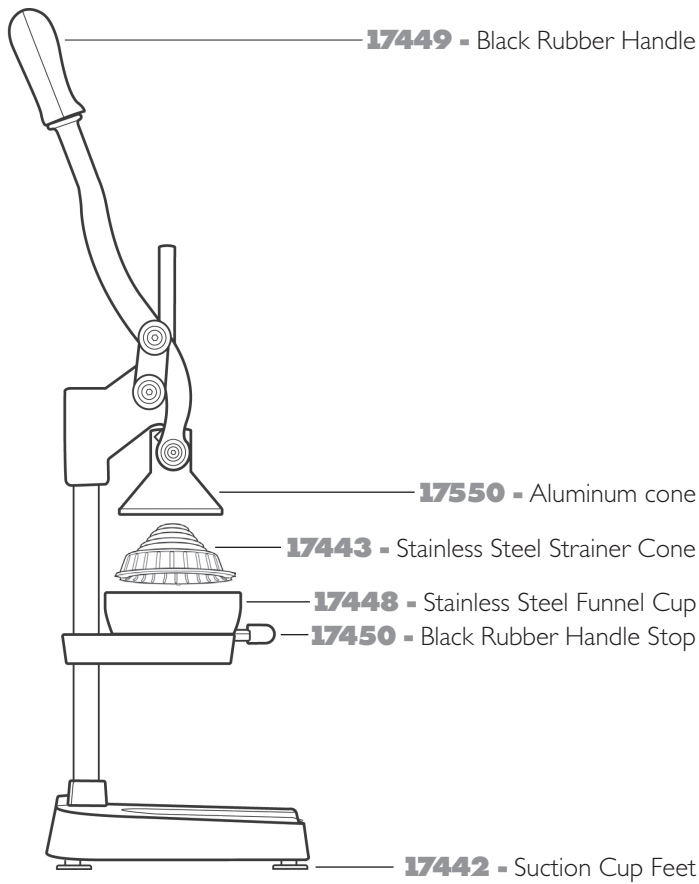

- **Durability:** Constructed of ultra-strong cast iron
- **Finish:** Enamel coating resists citrus acids, pitting & corrosion
- **Ergonomic:** Sure grip rubber handles are easy to hold & use
- **Stability:** Wide base and rubber suction cup feet for safe operation
- **Color Choices:** Available in black or white to match any décor

## SPECIFICATIONS: PART NUMBERS AND MEASUREMENTS

Item#	A	B	C	D	E	F	G
97302 - 97306	2.28" (58mm)	6.00" (152.4mm)	30.16" (152.4mm)	14.16" (360mm)	7.387" (185mm)	9.25" (235mm)	18" (458mm)
97332 - 97336	2.19" (56mm)	5.08" (129mm)	27.16" (690mm)	13.5" (342.9mm)	7.25" (184mm)	8.75" (222.3mm)	14.68" (373mm)