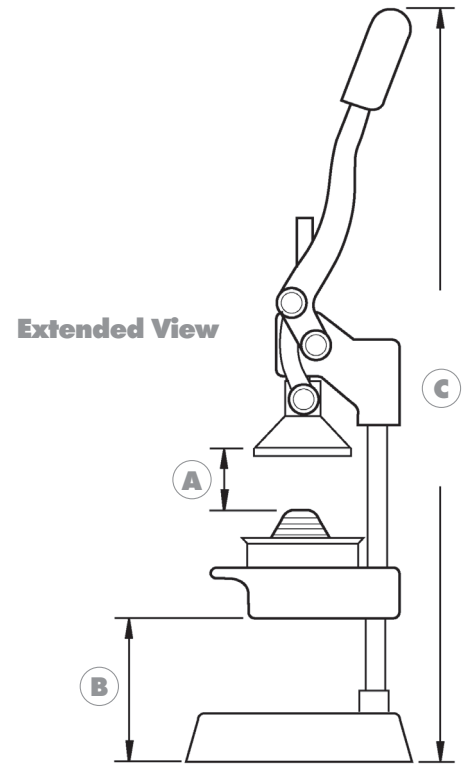

## SPECIFICATIONS: PART NUMBERS AND MEASUREMENTS

Item#	A	B	C	D	E	F	G
97302 - 97306	2.28" (58mm)	6.00" (152.4mm)	30.16" (152.4mm)	14.16" (360mm)	7.387" (185mm)	9.25" (235mm)	18" (458mm)
97332 - 97336	2.19" (56mm)	5.08" (129mm)	27.16" (690mm)	13.5" (342.9mm)	7.25" (184mm)	8.75" (222.3mm)	14.68" (373mm)