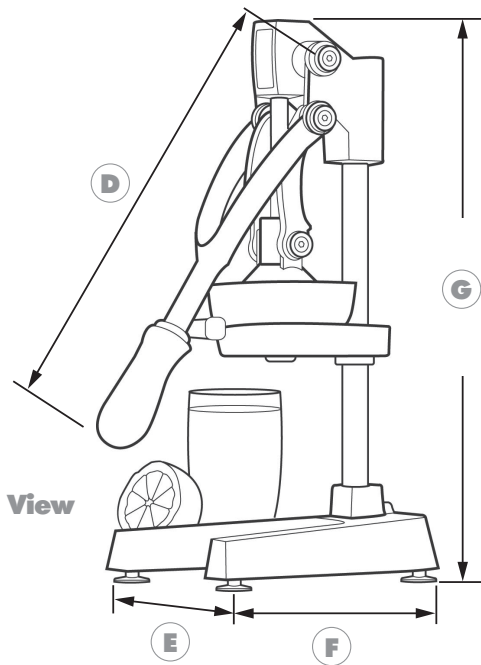

## SPECIFICATIONS: PART NUMBERS AND MEASUREMENTS

Item#	A	B	C	D	E	F	G
97302 - 97306	2.28" (58mm)	6.00" (152.4mm)	30.16" (152.4mm)	14.16" (360mm)	7.387" (185mm)	9.25" (235mm)	18" (458mm)
97332 - 97336	2.19" (56mm)	5.08" (129mm)	27.16" (690mm)	13.5" (342.9mm)	7.25" (184mm)	8.75" (222.3mm)	14.68" (373mm)