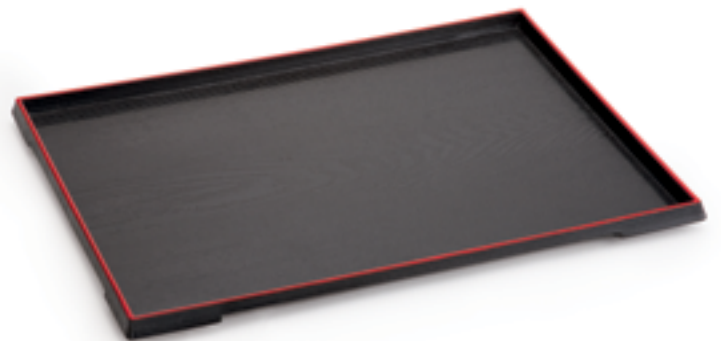

B-123-F 12 oz. (12 oz. rim-full) 355 ml (355 ml) 1 dz.
B-123-LID 1 dz.

Melamine Bowl w/Lid and Opening for Spoon

B-720-BK 16 oz. (17.6 oz. rim-full) 473 ml (520 ml) 2 dz.
Spoon sold separately.

ABS Half Moon Tray

902-14-RB 14" 35.6 cm 1 dz.

ABS Rectangular Tray

902-15-RB 15" x 11.5" 38.1 cm x 29.2 cm 1 dz.