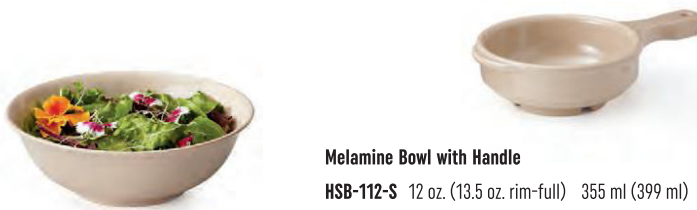

Melamine Deep Oval Platter

Model	Size	Depth	Capacity	Qty	Colors
OP-220-S	12" x 9"	1" deep	30.5 cm x 22.9 cm, 2.5 cm	2 dz.	S

Melamine Narrow Oval Platter

Model	Size	Depth	Capacity	Qty	Colors
OP-215-S	11.5" x 8"		29.2 cm x 20.3 cm	2 dz.	S

Melamine Large Oval Platter

Model	Size	Depth	Capacity	Qty	Colors
M-4020-S	14" x 10"		35.6 cm x 25.4 cm	1 dz.	S
M-4010-S	16.25" x 12"		41.3 cm x 30.5 cm	1 dz.	S

Melamine Rimless Bouillon Bowl

Model	Capacity	Qty	Colors
BC-70-S	7 oz. (7.8 oz. rim-full) 207 ml (231 ml)	4 dz.	S

Melamine Bouillon Bowl

Model	Capacity	Qty	Colors
BC-007-S	8 oz. (8.6 oz. rim-full) 237 ml (254 ml)	4 dz.	S

Melamine Bowl

Model	Capacity	Qty	Colors
BF-050-	3.5 oz. (4.5 oz. rim-full) 104 ml (133 ml)	4 dz.	S W
BF-070-S	10 oz. (10 oz. rim-full) 296 ml (296 ml)	4 dz.	S -
BF-725-	14 oz. (16.4 oz. rim-full) 414 ml (484 ml)	2 dz.	S W

Melamine Bowl with Handle

Model	Capacity	Qty	Colors
HSB-112-S	12 oz. (13.5 oz. rim-full) 355 ml (399 ml)	2 dz.	S

Melamine Skillet

Model	Capacity	Qty	Colors
SK-1-S	24 oz. (1 qt. rim-full) 710 ml (946 ml)	1 dz.	S