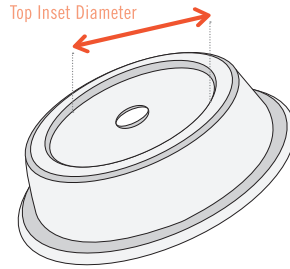

**Dinnerware Plates**

available on page 10 - 63

Item Number	Description	Top Inset Dia.	Fits G.E.T. Item Number	Case	Colors
CO-90-	Polypropylene Plate Cover for 8.25" - 9" Round Plate	5.5"	CP-530, P-1530	1 dz.	CL A
CO-91-CL	Polypropylene Plate Cover for 8.63" - 9.25" Round Plate	5.5"	WP-9, NP-9, E-9, BAM-1009	1 dz.	CL -
CO-92-CL	Polypropylene Plate Cover for 8.8" - 9.63" Round Plate	6.88"		1 dz.	CL -
CO-93-	Polypropylene Plate Cover for 9.7" - 10.4" Round Plate	7.5"		1 dz.	CL A
CO-94-	Polypropylene Plate Cover for 9.25" - 10" Round Plate	8"	BF-010	1 dz.	CL A
CO-95-CL	Polypropylene Plate Cover for 10.4" - 11.15" Round Plate	4.5" & 8.75"	CP-532, WP-10, BAM-1010	1 dz.	CL -
CO-96-CL	Polypropylene Plate Cover for 8" x 11.25" - 8.63" x 11.94" Oval Plate	5.5" x 8.75"		1 dz.	CL -
CO-98-CL	Polypropylene Plate Cover for 11.6" - 12.25" Triangular Plate	7"		1 dz.	CL -
CO-99-CL	Polypropylene Plate Cover for 11" - 11.8" Square Plate	8"		1 dz.	CL -
CO-100-	Polypropylene Plate Cover for 7.9" - 8.8" Round Plate	4.18"		1 dz.	CL A
CO-101-	Polypropylene Plate Cover for 10.6" - 11.4" Round Plate	4.5" & 6.5"	B-1611	1 dz.	CL A
CO-102-	Polypropylene Plate Cover for 11.25" - 12" Round Plate	4.75" & 7"		1 dz.	CL A
CO-103-CL	Polypropylene Plate Cover for 10.75" - 11.8" Round Plate	7.25"	WP-12, BAM-1012	1 dz.	CL -
CO-104-CL	Polypropylene Plate Cover for 12" Triangular Plate	9.63"	TP-12	1 dz.	CL -
CO-105-	Polypropylene Plate Cover for 11.25" - 12.13" Round Plate	4.75" & 7"		1 dz.	CL A
CO-108-CL	Polypropylene Plate Cover for 11.4" - 12" Round Plate	5" & 8.75"		1 dz.	CL -

Healthcare

**Polypropylene Insulated Base**

HCR-97-BK	9.5" Base, 2" tall (1" inside depth) fits 9" Plate	24.1 cm, 5.1 cm (2.5 cm), 22.9 cm	1 dz.
HCR-91-BK	9.88" Base, 1.75" tall, (1.25" inside depth) for 9" Plate	25.1 cm, 4.4 cm (3.2 cm), 22.9 cm	1 dz.