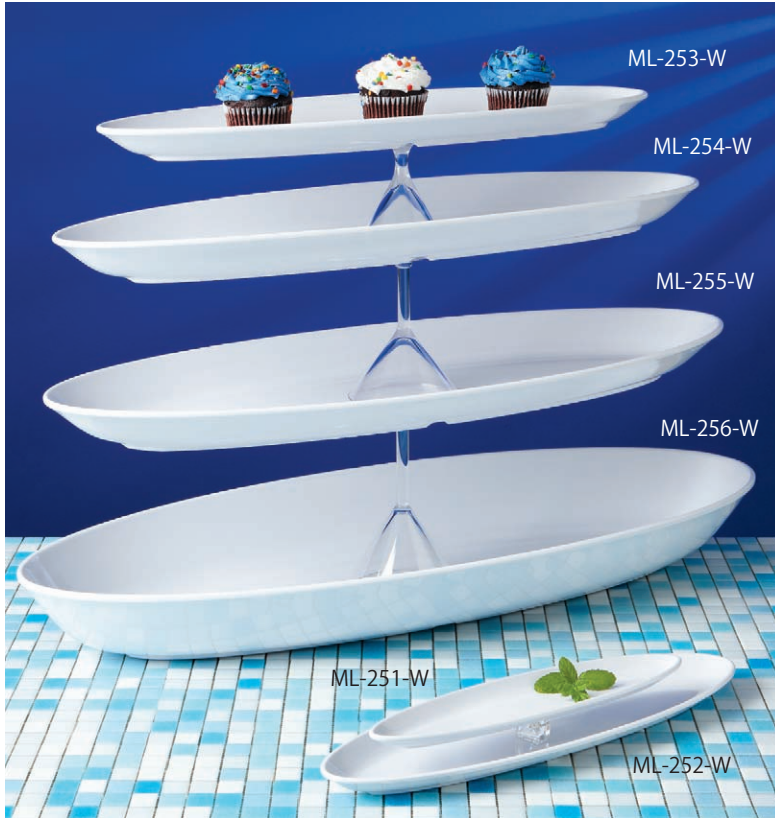

*Made of break-resistant,
dishwasher safe melamine*

- ML-240-** 18" (45.7 cm) round display plate, 1.5" (3.8 cm) deep
- ML-243-** 23.88" (60.7 cm) round display plate, 2.13" (5.4 cm) deep

- ML-244-**
23.88" (60.7 cm) square display plate
1.5" (3.8 cm) deep
- ML-245-**
3.8 qt. (3.6 L), 12" (30.5 cm) square bowl
4" (10.2 cm) deep

*Available in
Black or White*

New Siciliano™

G.E.T.'s latest additions to the Siciliano™ Series in elegant black or white. Generously sized bowls, plates and platters are perfect for any occasion. All made of durable, dishwasher safe melamine.

Quality is our first name; Excellent service is our priority. • www.get-melamine.com

- ML-251-** 4 oz. (118 ml), 12" x 3" (30.5 cm x 7.6 cm) oval side dish, .88" (2.2 cm) deep
- ML-252-** 20 oz. (592 ml), 16" x 5" (40.6 cm x 12.7 cm) oval platter, 1" (2.5 cm) deep
- ML-253-** 40.6 oz. (1.2 L), 21" x 6.5" (53.3 cm x 16.5 cm) oval platter, 1.5" (3.8 cm) deep
- ML-254-** 2.6 qt. (2.5 L), 25" x 8" (63.5 cm x 20.3 cm) oval platter, 1.75" (4.5 cm) deep
- ML-255-** 4 qt. (3.8 L), 27" x 10" (68.6 cm x 25.4 cm) deep oval platter, 2" (5 cm) deep
- ML-256-** 10.4 qt. (9.8 L), 30" x 11.75" (76 cm x 29.8 cm) deep oval platter, 3.5" (9 cm) deep

ML-239-
11.4 qt. (10.7 L), 18" (45.8 cm)
round bowl, 4.25" (10.8 cm) deep

ML-241-
26.6 qt. (25 L), 24" (61 cm)
round bowl, 6" (15.2 cm) deep

*Made of durable,
dishwasher safe
melamine*

ML-242-
27.88" x 15.88" (70.8 cm x 40.3 cm)
rectangular tray, 1.88" (4.8 cm) Deep