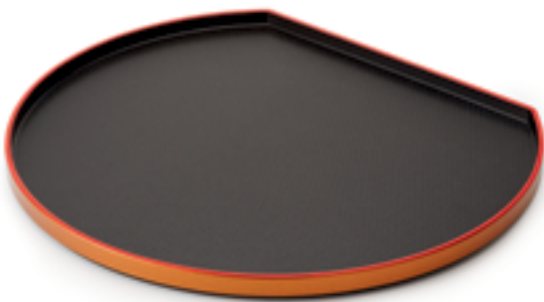

Melamine Bowl

RB-122- 11 oz. (12.9 oz. rim-full) 325 ml (381 ml)
1 dz.
Also available in Red/Black (RB), Black (BK).

Melamine Wide Bowl

B-47-F 1.3 qt. (1.4 qt. rim-full) 1.2 L (1.3 L) 1 dz.

Melamine Round Bowl

B-124-F 1.2 qt. (1.2 qt. rim-full)
1.1 L (1.1 L) 1 dz.

Melamine Deep Bowl

B-125-F 1.2 qt. (1.3 qt. rim-full) 1.1 L (1.2 L) 1 dz.

Melamine Soup Spoon

6026-RB 0.8 oz. 24 ml 5 dz.

Great for Pho & Ramen

Melamine Large Scallop Bowl

B-126-F 8 oz. (12.3 oz. rim-full) 237 ml (364 ml) 1 dz.

Melamine Scallop Petite bowl

B-129- 3 oz. (3 oz. rim-full) 89 ml (89 ml) 1 dz.
Also available in Black (BK), White (W), Red Sensation™ (RSP)

Melamine Bowl with Lid

B-123-F 12 oz. (12 oz. rim-full) 355 ml (355 ml) 1 dz.
B-123-LID 1 dz.

Melamine Bowl w/Lid and Opening for Spoon

B-720-BK 16 oz. (17.6 oz. rim-full) 473 ml (520 ml) 2 dz.
Spoon sold separately.

ABS Half Moon Tray