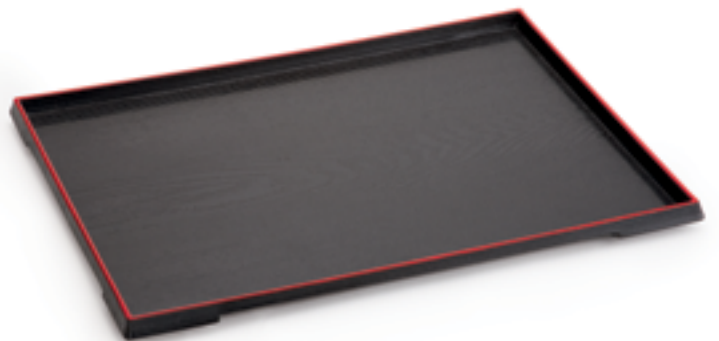

B-123-F 12 oz. (12 oz. rim-full) 355 ml (355 ml) 1 dz.
B-123-LID 1 dz.

Melamine Bowl w/Lid and Opening for Spoon

B-720-BK 16 oz. (17.6 oz. rim-full) 473 ml (520 ml) 2 dz.
Spoon sold separately.

ABS Half Moon Tray

902-14-RB 14" 35.6 cm 1 dz.

ABS Rectangular Tray

902-15-RB 15" x 11.5" 38.1 cm x 29.2 cm 1 dz.